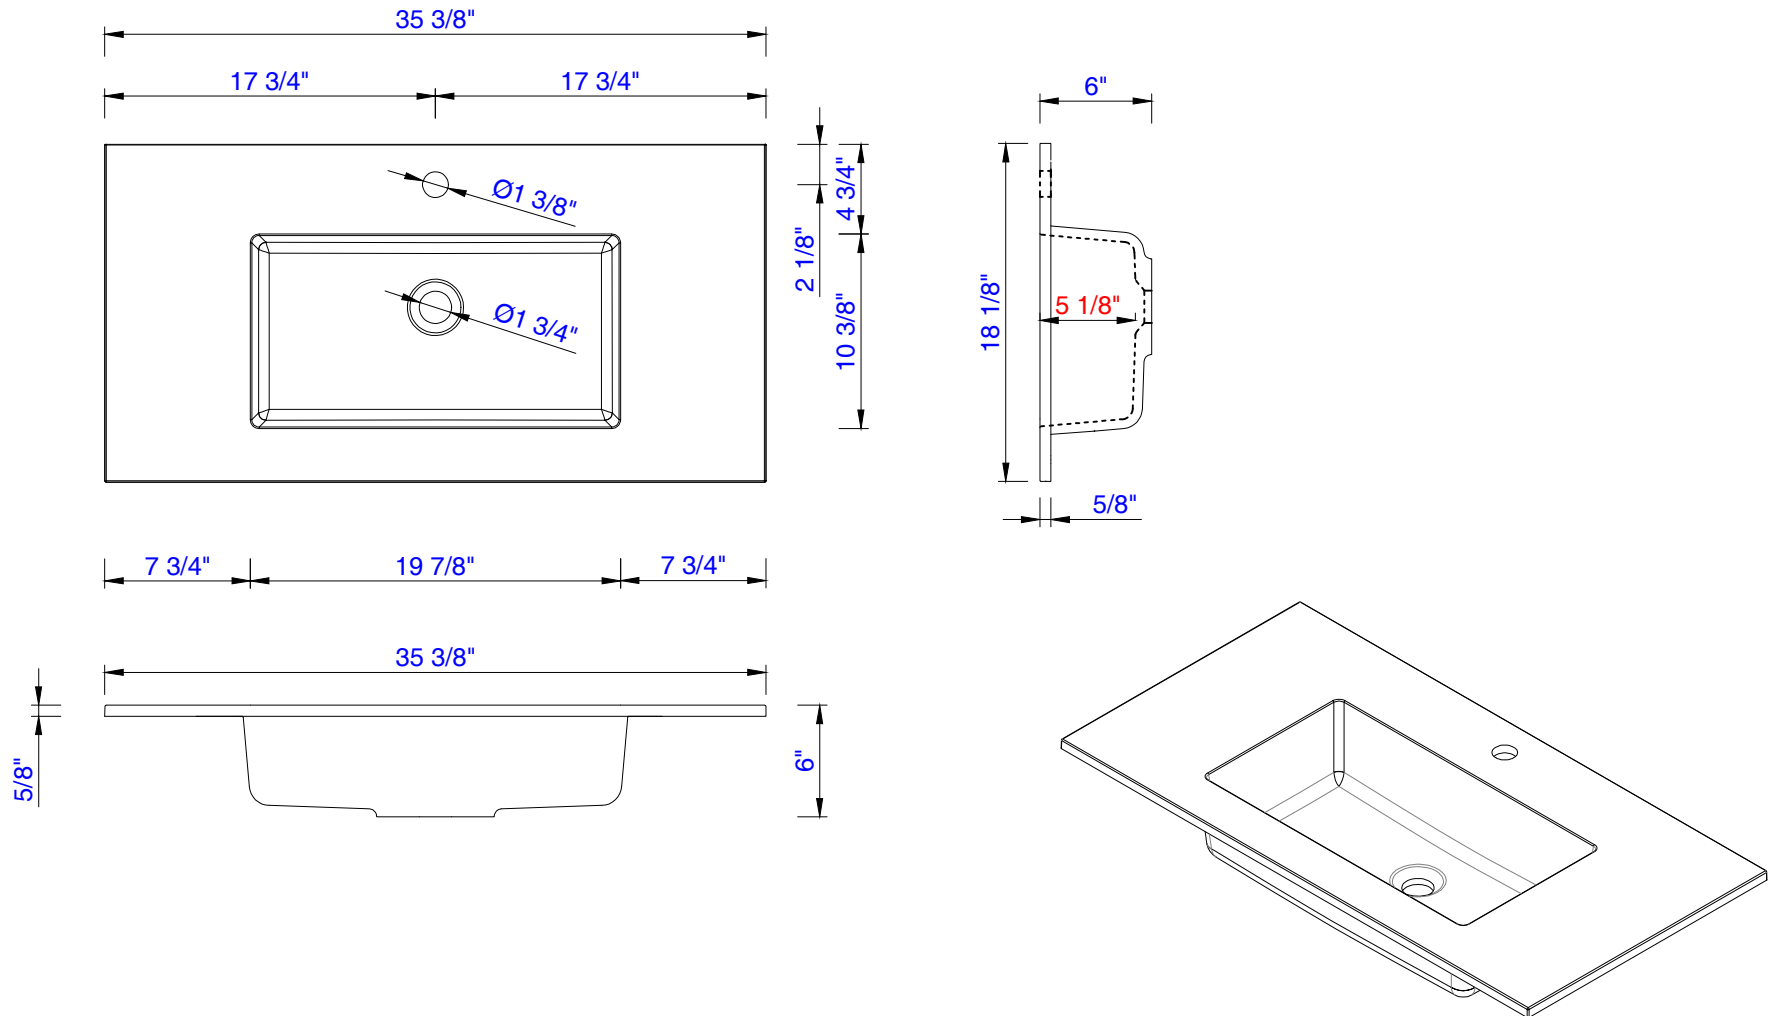

35 3/8"

Item Number:
SWB-S35.4-GW
SWB-S35.4-CHB

JAMES MARTIN

VANITIES™

M-Series 35.4" Countertop w/ sink
Diagrams with Dimensions
page 01 of 01

900mm

Item Number:
SWB-S35.4-GW
SWB-S35.4-CHB

JAMES MARTIN

VANITIES™

M-Series 900mm Countertop w/ sink
Diagrams with Dimensions
page 01 of 01