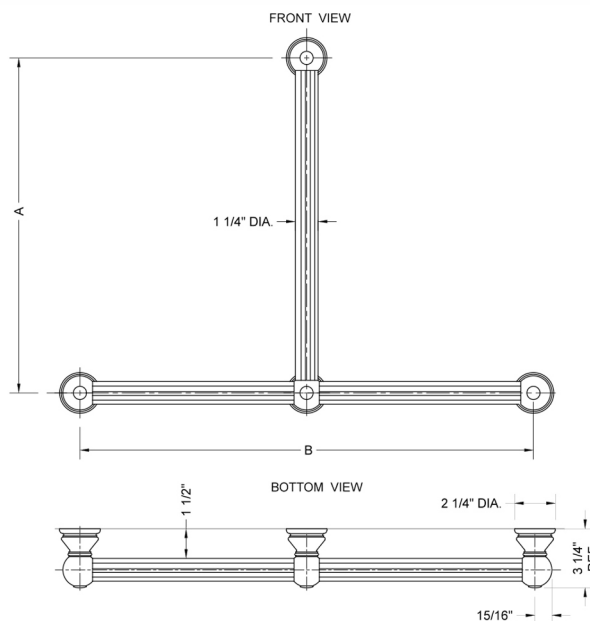

## T33 Reeded 32H x 32W T Grab Bar

**Model #: T33-32H-32W-**

### FEATURES:

- ADA compliant when properly installed
- All brass construction, fully polished & plated
- All grab bars can be custom sized. Contact JACLO for pricing & availability
- Optional handshower sliders and toilet paper/wash cloth holders can be added only upon initial order
- Grab bars over 32" REQUIRE a middle post

### SPECIFICATION DRAWING:

BRASS LUXURY GRAB BAR			
PART. #	DESCRIPTION	A H	B W
T33-24H-24W	CENTER TO CENTER	24"	24"
T33-24H-32W	CENTER TO CENTER	24"	32"
T33-32H-24W	CENTER TO CENTER	32"	24"
T33-32H-32W	CENTER TO CENTER	32"	32"