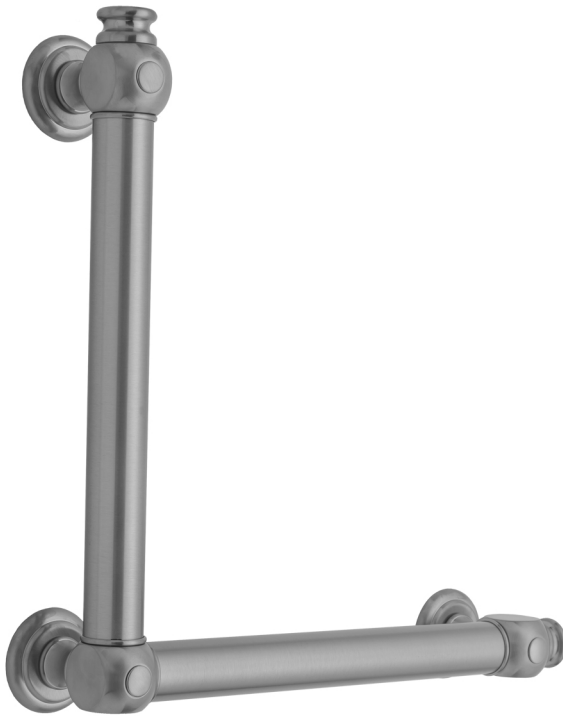

G60 12H x 16W 90° Right Hand Grab Bar

Model #: **G60-12H-16W-RH-**

FEATURES:

- ADA compliant when properly installed
- All brass construction, fully polished & plated
- All grab bars can be custom sized. Contact JACLO for pricing & availability
- Optional handshower sliders and toilet paper/wash cloth holders can be added only upon initial order
- Grab bars over 32" REQUIRE a middle post

AVAILABLE FINISHES:

Polished Chrome (PCH)	Satin Chrome (SC)	Bronze Umber (BU)
Satin Nickel (SN)	Pewter (PEW)	Caramel Bronze (CB)
Polished Nickel (PN)	Antique Brass (AB)	Antique Copper (ACU)
Oil-Rubbed Bronze (ORB)	Polished Brass (PB)	Polished Copper (PCU)
Vintage Bronze (VB)	Satin Brass (SB)	Rose Gold (RG)
Matte Black (MBK)	Satin Gold (SG)	Polished Gold (PG)
Black Nickel (BKN)	Bombay Gold (BG)	Jewelers Gold (JG)
Europa Bronze (EB)	White (WH)	Sedona Beige (SDB)
Tristan Brass (TB)	Unlacquered Brass (ULB)	Satin Cooper (SCU)

SPECIFICATION DRAWING:

BRASS LUXURY GRAB BAR			
PART. #	DESCRIPTION	A H	B W
G60-12H-12W	CENTER TO CENTER	12"	12"
G60-12H-16W	CENTER TO CENTER	12"	16"
G60-12H-24W	CENTER TO CENTER	12"	24"
G60-12H-32W	CENTER TO CENTER	12"	32"
G60-16H-12W	CENTER TO CENTER	16"	12"
G60-16H-16W	CENTER TO CENTER	16"	16"
G60-16H-24W	CENTER TO CENTER	16"	24"
G60-16H-32W	CENTER TO CENTER	16"	32"
G60-24H-12W	CENTER TO CENTER	24"	12"
G60-24H-16W	CENTER TO CENTER	24"	16"
G60-24H-24W	CENTER TO CENTER	24"	24"
G60-24H-32W	CENTER TO CENTER	24"	32"
G60-32H-12W	CENTER TO CENTER	32"	12"
G60-32H-16W	CENTER TO CENTER	32"	16"
G60-32H-24W	CENTER TO CENTER	32"	24"
G60-32H-32W	CENTER TO CENTER	32"	32"