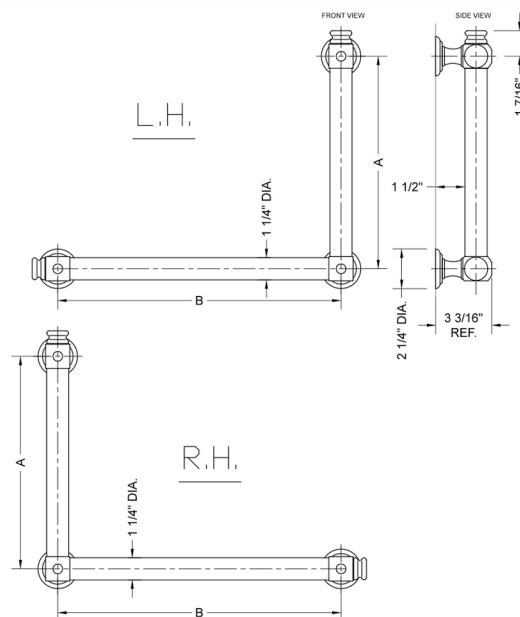

G60 12H x 16W 90° Right Hand Grab Bar

Model #: **G60-12H-16W-RH-**

FEATURES:

- ADA compliant when properly installed
- All brass construction, fully polished & plated
- All grab bars can be custom sized. Contact JACLO for pricing & availability
- Optional handshower sliders and toilet paper/wash cloth holders can be added only upon initial order
- Grab bars over 32" REQUIRE a middle post

SPECIFICATION DRAWING:

BRASS LUXURY GRAB BAR			
PART. #	DESCRIPTION	A H	B W
G60-12H-12W	CENTER TO CENTER	12"	12"
G60-12H-16W	CENTER TO CENTER	12"	16"
G60-12H-24W	CENTER TO CENTER	12"	24"
G60-12H-32W	CENTER TO CENTER	12"	32"
G60-16H-12W	CENTER TO CENTER	16"	12"
G60-16H-16W	CENTER TO CENTER	16"	16"
G60-16H-24W	CENTER TO CENTER	16"	24"
G60-16H-32W	CENTER TO CENTER	16"	32"
G60-24H-12W	CENTER TO CENTER	24"	12"
G60-24H-16W	CENTER TO CENTER	24"	16"
G60-24H-24W	CENTER TO CENTER	24"	24"
G60-24H-32W	CENTER TO CENTER	24"	32"
G60-32H-12W	CENTER TO CENTER	32"	12"
G60-32H-16W	CENTER TO CENTER	32"	16"
G60-32H-24W	CENTER TO CENTER	32"	24"
G60-32H-32W	CENTER TO CENTER	32"	32"