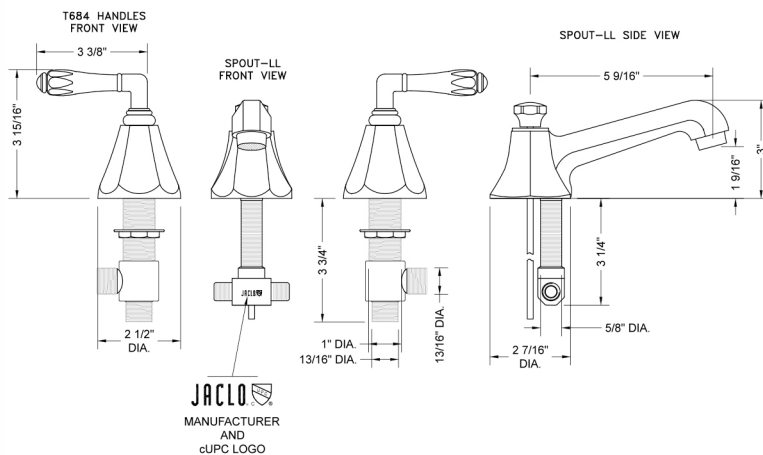

Astor Faucet with Smooth Lever Handles- 0.5 GPM

Model #: 6870-T684-0.5-

FEATURES:

- All brass 8" - 12" widespread faucet includes brass pop-up drain with overflow
- 1/4 turn ceramic valves
- Stationary Spout
- Available Flow Rates: 1.5, 1.2 & 0.5 GPM. Additional flow rate (aerator) options available. Contact JACLO.
- 5 1/2" spout reach
- Spout Hole Size: 1 1/4" - 2"
- Valve Hole Size: 1 1/8" - 1 5/8"
- ADA Compliant Levers

SPECIFICATION DRAWING:

AVAILABLE HANDLES: