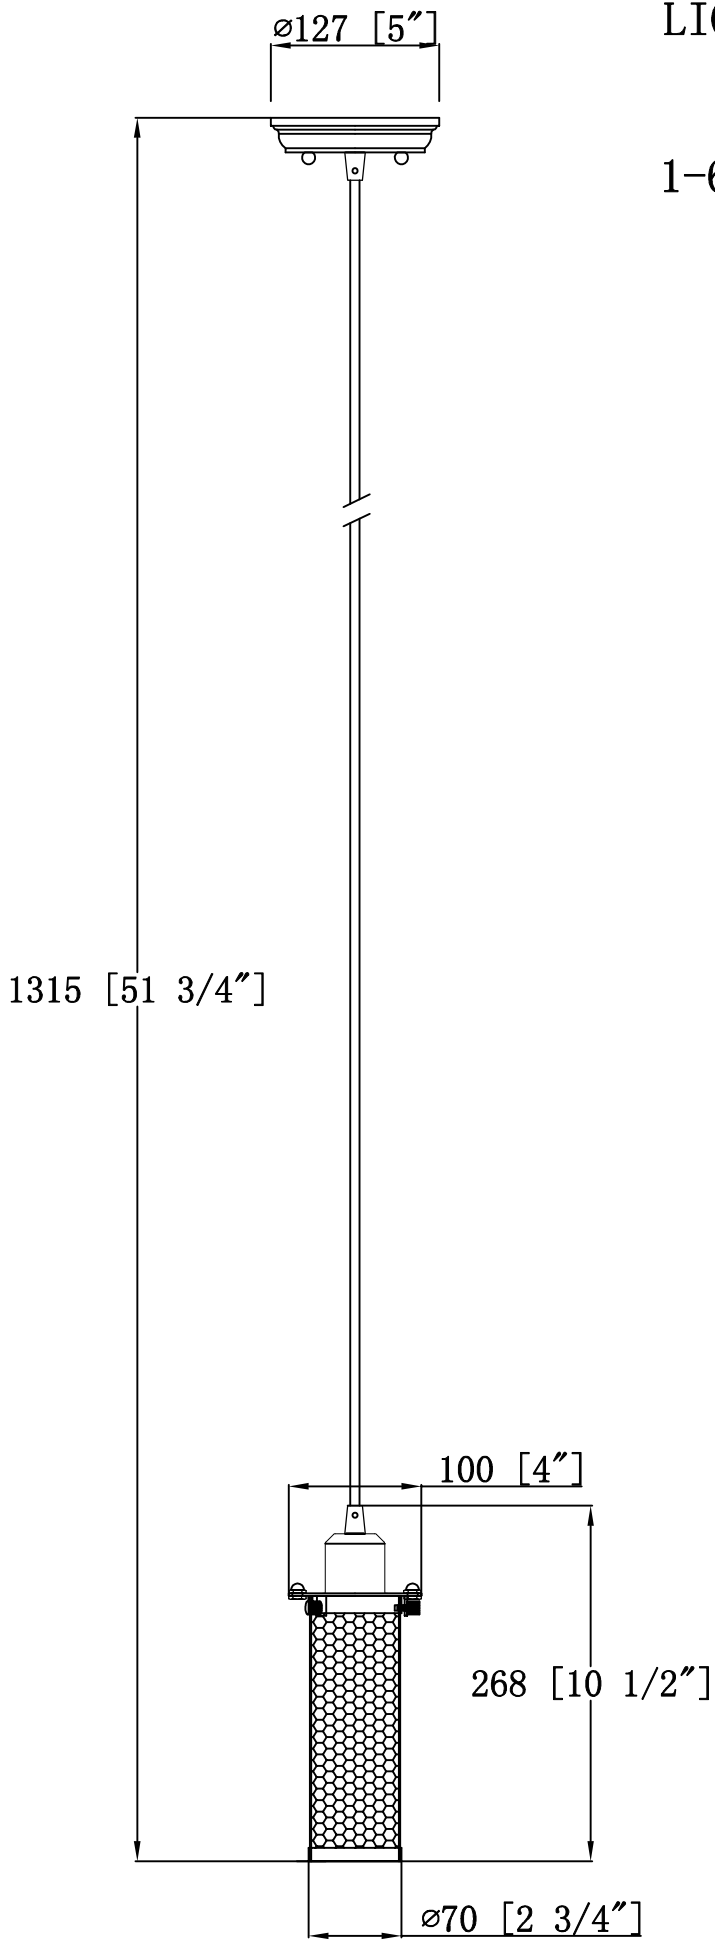

ITEM#: 216SN
2160B

INNOVATIONS
LIGHTING

1-60W MED

PROJECT:

TYPE: