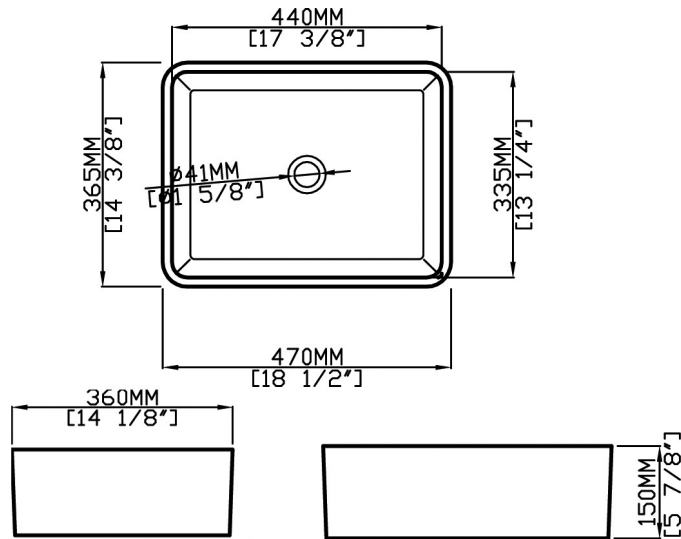

**VISTA PETITE**  
**Vessel Lavatory**  
**L-2610**

**Product Features**

- Vitreous china
- Vessel sink
- No faucet holes
- *Note:* faucetry/drain parts **not** included

**Nominal Dimensions**

- Inner dimensions: 17-3/8" x 13-1/4"
- Outer dimensions: 18-1/2" x 14-3/8" x 5-7/8"

**Quality Assurance**

- Limited lifetime product warranty

**Glaze Color Options**

 <p><b>White .01</b></p>		
---	--	--

Dimensional Diagram

**IMPORTANT:** Dimensions are nominal and may vary within the range of tolerance per NSI Standard A112.19.2. These measurements are subject to change. No responsibility is assumed for use of superseded or voided pages.

Due to such nominal variations with all ceramic products, vanity countertops to be used with ceramic sinks should only be cut with the actual sink intended for installation, to physically ensure that cut-out dimensions are appropriate. The diagram and dimensions given above are for illustration only, are approximate and not to scale, and are not suitable for use as a cut-out template. No responsibility is assumed for the use or mis-use of these pages for installation purposes.