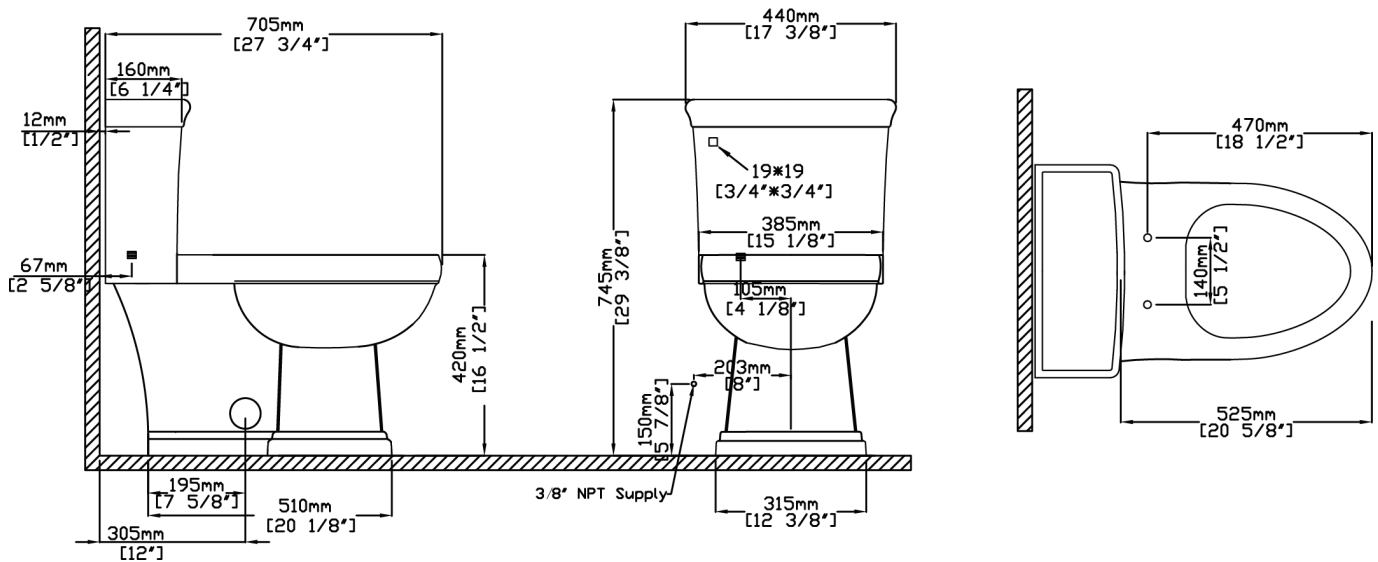

Venetian
Bronze
.508

White
Enamel
.01

Matte
Black
.05

PRODUCT FEATURES

- One-piece compact elongated vitreous china toilet with Rimless flush
- 1.28gpf high-efficiency flush
- 12" rough-in
- Fully skirted trapway with easy floor bolt access
- ADA-compliant 16-1/2" bowl rim (chair-height)
- Includes Silent Close, Quick-Release seat and solid metal tank lever in Polished Chrome finish
- Antimicrobial MicroGlaze™ stain-resistant finish
- Fully glazed 2-1/8" internal trapway
- Oversized 3" flush valve
- Limited lifetime warranty on ceramic

MODEL NUMBERS

DESCRIPTION	FINISH/ LEVER PLACEMENT	MODEL NO.
One-Piece Toilet, 1.28gpf Compact-Elongated Includes Silent Close, Quick-Release Seat & Tank Lever in Polished Chrome Finish	White, LH	C-6320.01

HARDWARE & REPLACEMENT PARTS

Tank Lever*	F-65.xxx (standard: Polished Chrome)	Seat Caps*	SC-242.xxx (standard: White Plastic)
Fill Valve	VL-5801	Floor Bolt Caps	MC-300.01
Flush Valve	VH-5801.16	Seat	S-242.01
Flapper	9400.580.01	Seat Bolt Set	SB-242-S.01
Tank Lid	N-6320.01		

*See opposite page for optional lever / cap finishes. Seat caps available only in .500, .502, .503 & .504 finishes.

SPECIFICATIONS

IMPORTANT: Dimensions are nominal and may vary within the range of tolerance per NSI Standard A112.19.2. These measurements are subject to change. No responsibility is assumed for use of superseded or voided pages.