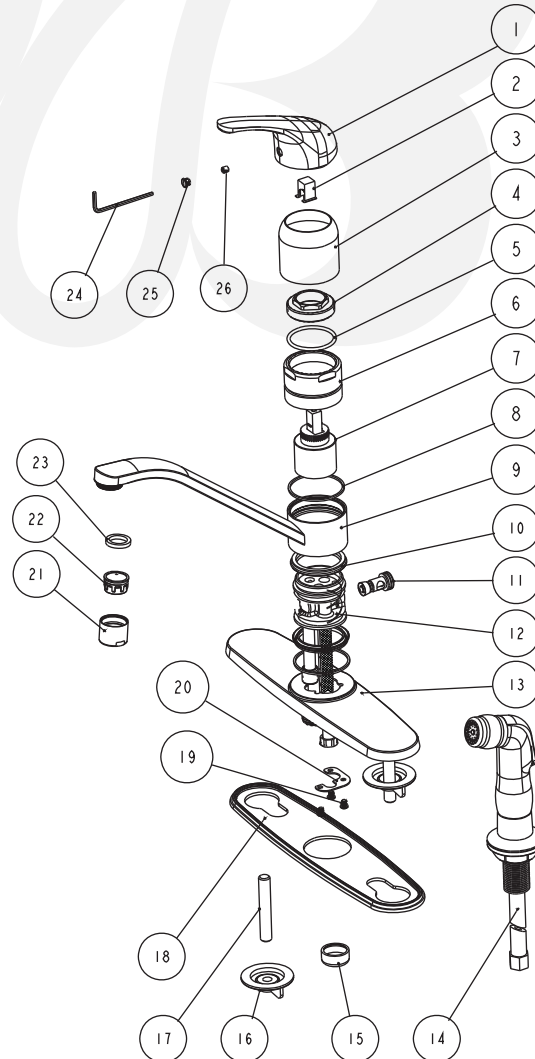

K1480001, K1480002 - 8" Kitchen Faucet
K1580001-Z, K1580002-Z - 8" Kitchen Faucet with Sprayer
Description

- 8" Kitchen faucet and 8" kitchen faucet with side sprayer
- 360 deg swing angle, 9" metal spout
- Ceramic disc cartridge
- 20" SS braided hoses with 3/8" compression nuts
- 1.8 GPM ASME Compliant

K1580001-Z

K1480001

Standards

- Complies with IAPMO UPC/cUPC
- California AB1953 compliant
- NSF - 61-9 tested and compliant
- ADA Accessibility Guidelines for Buildings and Facilities - 4.27.4 Controls and Mechanisms
- CALGreen compliant

Colors / Finishes

K1480001 - Chrome
K1480002 - PVD Satin Nickel

K1580001-Z - Chrome
K1580002-Z - PVD Satin Nickel

BREAK DOWN
Component Parts List

NO.	Part No	Qty	
		12140	12150
01	CTHZ0195	1	1
02	CTKP0020	1	1
03	CTCT0054	1	1
04	CTKB0057	1	1
05	CTRR0091	1	1
06	CTCT0055	1	1
07	ATBA0121	1	1
08	CTWP0014	2	2
09	ATBF0136	1	1
10	CTWR0128	2	2
11	ATBA0110		1
12	ATBY1013	1	
12	ATBY1014		1
13	CTCZ0176	1	1
14	ATBP0265		1
15	CTQP0023	2	2
16	CTNP0039	2	2
17	CTST0145	2	2
18	CTWP0074	1	1
19	CTST1000	3	3
20	CTWT0075	1	1
21	CTXB0056	1	1
22	ATBX0037	1	1
23	CTWR0254	1	1
24	CCQT0002	1	1
25	CTCP0072	1	1
26	CTST4101	1	1

10 1/8"

Item Number	Type	Date
K1480001, K1480002, K1580001-Z, K1580002-Z	KITCHEN	12/21/2015