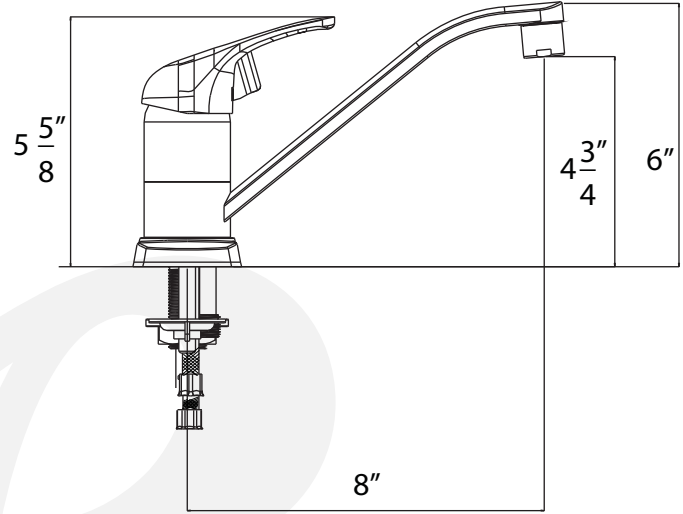

K1480001, K1480002 - 8" Kitchen Faucet
K1580001-Z, K1580002-Z - 8" Kitchen Faucet with Sprayer
Description

- 8" Kitchen faucet and 8" kitchen faucet with side sprayer
- 360 deg swing angle, 9" metal spout
- Ceramic disc cartridge
- 20" SS braided hoses with 3/8" compression nuts
- 1.8 GPM ASME Compliant

Colors / Finishes

K1480001 - Chrome
K1480002 - PVD Satin Nickel

K1580001-Z - Chrome
K1580002-Z - PVD Satin Nickel

BREAK DOWN
Component Parts List

NO.	Part No	Qty	
		12140	12150
01	CTHZ0195	1	1
02	CTKP0020	1	1
03	CTCT0054	1	1
04	CTKB0057	1	1
05	CTRR0091	1	1
06	CTCT0055	1	1
07	ATBA0121	1	1
08	CTWP0014	2	2
09	ATBF0136	1	1
10	CTWR0128	2	2
11	ATBA0110		1
12	ATBY1013	1	
12	ATBY1014		1
13	CTCZ0176	1	1
14	ATBP0265		1
15	CTQP0023	2	2
16	CTNP0039	2	2
17	CTST0145	2	2
18	CTWP0074	1	1
19	CTST1000	3	3
20	CTWT0075	1	1
21	CTXB0056	1	1
22	ATBX0037	1	1
23	CTWR0254	1	1
24	CCQT0002	1	1
25	CTCP0072	1	1
26	CTST4101	1	1

10 1/8"

Item Number	Type	Date
K1480001, K1480002, K1580001-Z, K1580002-Z	KITCHEN	12/21/2015