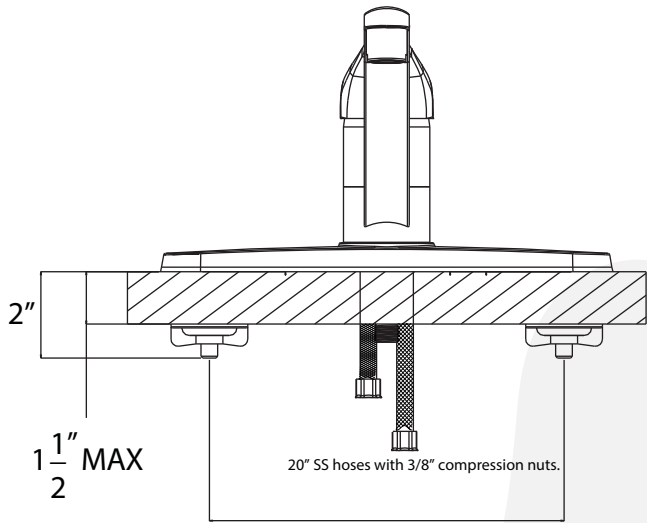

10 1/8"

Item Number	Type	Date
K1480001, K1480002, K1580001-Z, K1580002-Z	KITCHEN	12/21/2015