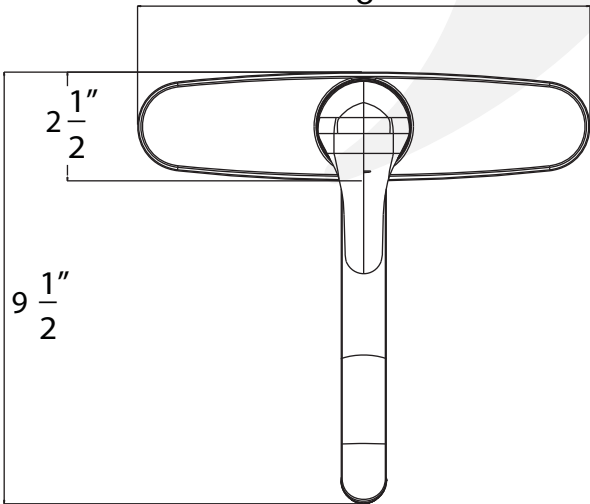

K1480001, K1480002 - 8" Kitchen Faucet
K1580001-Z, K1580002-Z - 8" Kitchen Faucet with Sprayer
Description

- 8" Kitchen faucet and 8" kitchen faucet with side sprayer
- 360 deg swing angle, 9" metal spout
- Ceramic disc cartridge
- 20" SS braided hoses with 3/8" compression nuts
- 1.8 GPM ASME Compliant

Colors / Finishes

K1480001 - Chrome
K1480002 - PVD Satin Nickel

K1580001-Z - Chrome
K1580002-Z - PVD Satin Nickel

BREAK DOWN
Component Parts List

NO.	Part No	Qty	
		12140	12150
01	CTHZ0195	1	1
02	CTKP0020	1	1
03	CTCT0054	1	1
04	CTKB0057	1	1
05	CTRR0091	1	1
06	CTCT0055	1	1
07	ATBA0121	1	1
08	CTWP0014	2	2
09	ATBF0136	1	1
10	CTWR0128	2	2
11	ATBA0110		1
12	ATBY1013	1	
12	ATBY1014		1
13	CTCZ0176	1	1
14	ATBP0265		1
15	CTQP0023	2	2
16	CTNP0039	2	2
17	CTST0145	2	2
18	CTWP0074	1	1
19	CTST1000	3	3
20	CTWT0075	1	1
21	CTXB0056	1	1
22	ATBX0037	1	1
23	CTWR0254	1	1
24	CCQT0002	1	1
25	CTCP0072	1	1
26	CTST4101	1	1

10 1/8"

Item Number	Type	Date
K1480001, K1480002, K1580001-Z, K1580002-Z	KITCHEN	12/21/2015