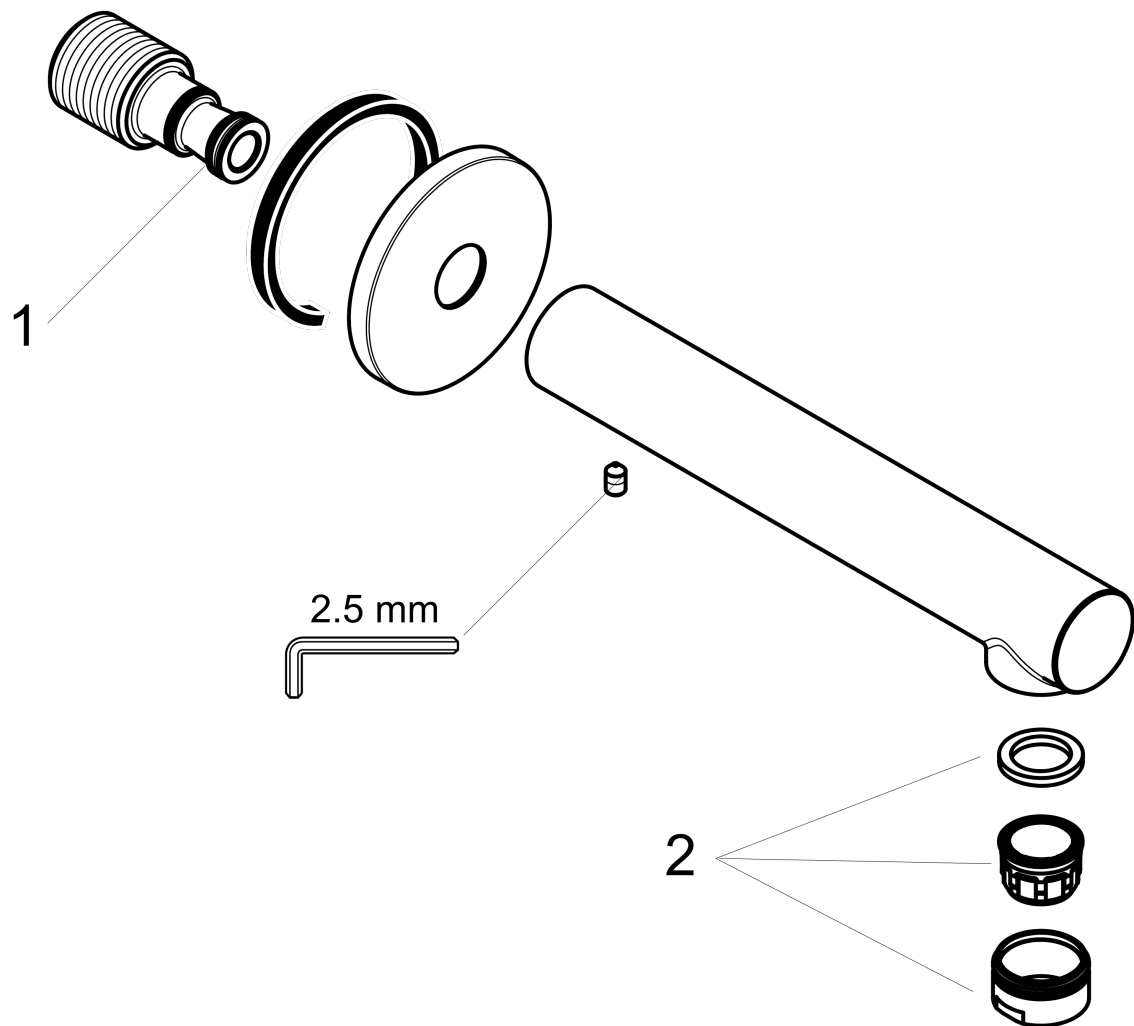

Talis S

Tube Spout

Finishes : **chrome** Part no. : **72410001**

Description

Features

- Solid brass

Item details

List Price \$ 153.00

Compliance

Product image

Scale drawing

Talis S
Tub Spout
 Finishes : **chrome** Part no. : **72410001**

Exploded drawing

Year of production: **11/16 - 03/17**

Talis S
Tub Spout
 Finishes : **chrome** Part no. : **72410001**

Spare parts list

Year of production: **11/16 - 03/17**

Pos.	Description	Part no.	Price	PU
1	O-ring 13x2	98128000	-	1
2	aerator M24x1 (30 l/min)	96512000	-	1