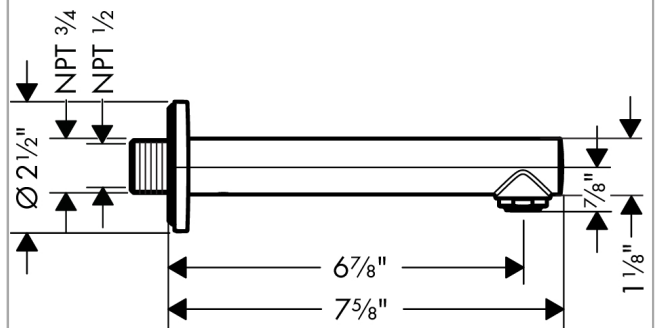

Talis S

Tube Spout

Finishes : **chrome** Part no. : **72410001**

Description

Features

- Solid brass

Item details

List Price \$ 153.00

Compliance

Product image

Scale drawing

Talis S
Tub Spout
 Finishes : **chrome** Part no. : **72410001**

Exploded drawing

Year of production: **11/16 - 03/17**

Talis S
Tub Spout
 Finishes : **chrome** Part no. : **72410001**

Spare parts list

Year of production: **11/16 - 03/17**

Pos.	Description	Part no.	Price	PU
1	O-ring 13x2	98128000	-	1
2	aerator M24x1 (30 l/min)	96512000	-	1