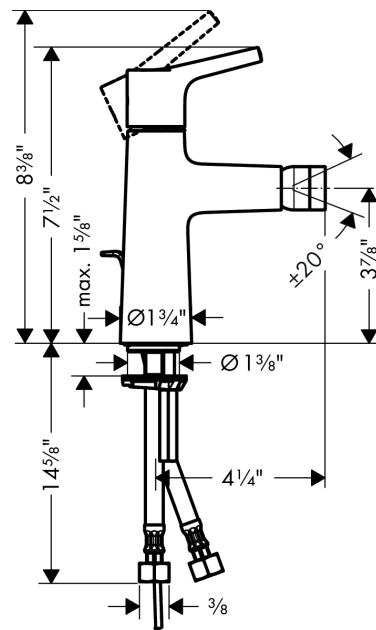

**Talis S**  
**Single-Hole Bidet Faucet**

Finishes : **brushed nickel** Part no. : **72200821**

**Description**

**Features**

- Pivoting aerator
- Ceramic cartridge
- Includes pop-up drain

**Item details**

List Price \$ 314.00

**Compliance**

**Product image**

**Scale drawing**

**Talis S**  
**Single-Hole Bidet Faucet**  
 Finishes : **brushed nickel**

Part no. : **72200821**

**Exploded drawing**

Year of production: >09/16

**Talis S**  
**Single-Hole Bidet Faucet**

 Finishes : **brushed nickel**    Part no. : **72200821**

**Spare parts list**

Year of production: &gt;09/16

Pos.	Description	Part no.	Price	PU
1	handle	92626820	-	1
2	screw cover	95704000	-	1
3	flange	92625820	-	1
4	nut	92627000	-	1
5	O-ring 27x1,5	92527000	-	1
6	cartridge, assy	95973001	-	1
7	seal	98865000	-	1
8	adapter for cartridge	92628000	-	1
9	adapter for cartridge	98866000	-	1
10	O-ring 23x2	98398000	-	1
11	ball joint	96050820	-	1
12	aerator M24x1 (5 l/min)	95379820	-	1
13	screw M8 x 68	97736000	-	1
14	seal Ø 42	98722000	-	1
15	fixing set	96016000	-	1
16	connection hose 18½" M8x0,75 3/8"	96321001	-	1
17	O-ring 7x1,5	98422000	-	1
18	pull rod	96657000	-	1
a	pop up waste	88509820	-	1