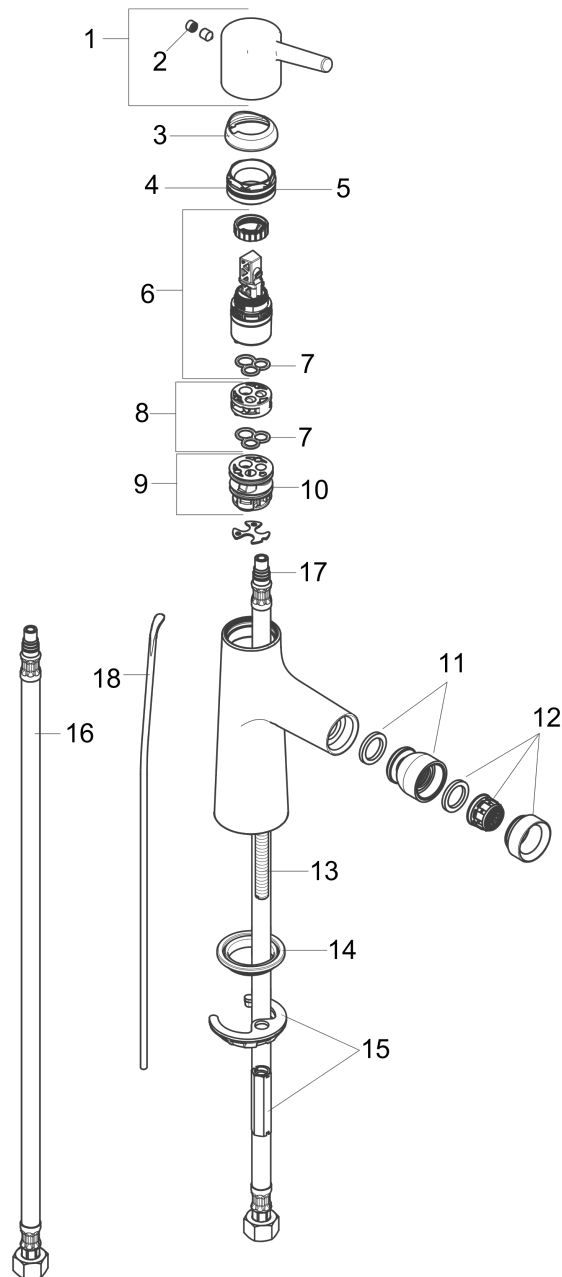

**Talis S**  
**Single-Hole Bidet Faucet**

Finishes : **brushed nickel** Part no. : **72200821**

**Description**

**Features**

- Pivoting aerator
- Ceramic cartridge
- Includes pop-up drain

**Item details**

List Price \$ 314.00

**Compliance**

**Product image**

**Scale drawing**

**Talis S**  
**Single-Hole Bidet Faucet**  
 Finishes : **brushed nickel**

Part no. : **72200821**

**Exploded drawing**

Year of production: >09/16

**Talis S**  
**Single-Hole Bidet Faucet**

 Finishes : **brushed nickel**    Part no. : **72200821**

**Spare parts list**

Year of production: &gt;09/16

Pos.	Description	Part no.	Price	PU
1	handle	92626820	-	1
2	screw cover	95704000	-	1
3	flange	92625820	-	1
4	nut	92627000	-	1
5	O-ring 27x1,5	92527000	-	1
6	cartridge, assy	95973001	-	1
7	seal	98865000	-	1
8	adapter for cartridge	92628000	-	1
9	adapter for cartridge	98866000	-	1
10	O-ring 23x2	98398000	-	1
11	ball joint	96050820	-	1
12	aerator M24x1 (5 l/min)	95379820	-	1
13	screw M8 x 68	97736000	-	1
14	seal Ø 42	98722000	-	1
15	fixing set	96016000	-	1
16	connection hose 18½" M8x0,75 3/8"	96321001	-	1
17	O-ring 7x1,5	98422000	-	1
18	pull rod	96657000	-	1
a	pop up waste	88509820	-	1