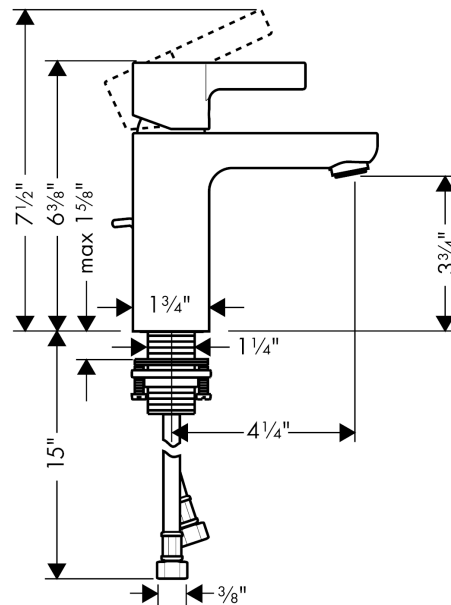

Metris S
Single-Hole Faucet 100 with Pop-Up Drain, 1.2 GPM
 Finishes : **brushed nickel** Part no. : **31060821**

Description

Features

- Aerated spray
- Flow: 1.2 GPM (4.5 L/Min)
- Ceramic cartridge
- Includes pop-up drain

Item details

List Price \$ 460.00

Technology

Compliance

Product image

Scale drawing

Metris S
Single-Hole Faucet 100 with Pop-Up Drain, 1.2 GPM
 Finishes : **brushed nickel** Part no. : **31060821**

Exploded drawing

Year of production: >07/16

Metris S

Single-Hole Faucet 100 with Pop-Up Drain, 1.2 GPM

Finishes : **brushed nickel** Part no. : **31060821**

Spare parts list

Year of production: >07/16

Pos.	Description	Part no.	Price	PU
1	screw cover	96338000	-	1
2	nut	97209000	-	1
3	cartridge, assy	95646001	-	1
4	seal	95008000	-	1
5	O-Ring 30x2	98186000	-	1
6	aerator M24x1 (4,5 l/min)	92877820	-	1
7	fixing set (Ø 32)	13961000	-	1
8	connection hose 18½" M8x0,75 3/8"	96321001	-	1
9	pull rod	96657820	-	1
a	pop up waste	88509820	-	1
b	lever collar	97548000	-	1
c	locking screw for handle	95140000	-	1