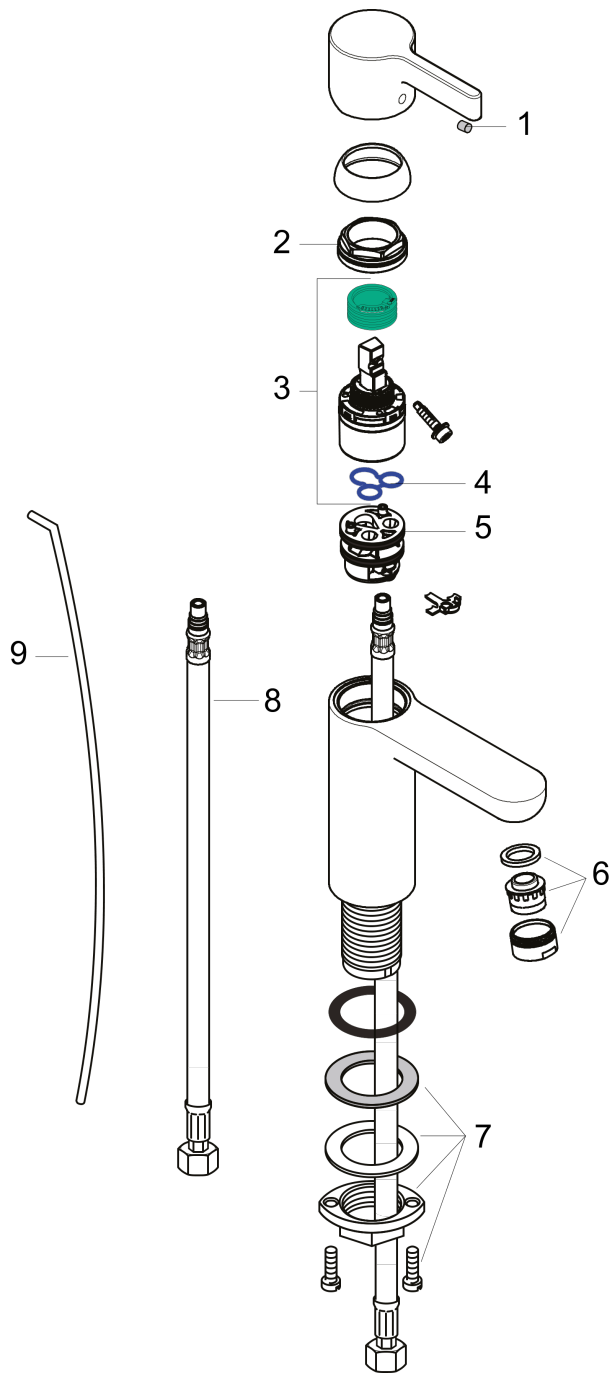

Metris S
Single-Hole Faucet 100 with Pop-Up Drain, 1.2 GPM
 Finishes : **brushed nickel** Part no. : **31060821**

Description

Features

- Aerated spray
- Flow: 1.2 GPM (4.5 L/Min)
- Ceramic cartridge
- Includes pop-up drain

Item details

List Price \$ 460.00

Technology

Compliance

Product image

Scale drawing

Metris S
Single-Hole Faucet 100 with Pop-Up Drain, 1.2 GPM
 Finishes : **brushed nickel** Part no. : **31060821**

Exploded drawing

Year of production: >07/16

Metris S

Single-Hole Faucet 100 with Pop-Up Drain, 1.2 GPM

Finishes : **brushed nickel** Part no. : **31060821**

Spare parts list

Year of production: >07/16

Pos.	Description	Part no.	Price	PU
1	screw cover	96338000	-	1
2	nut	97209000	-	1
3	cartridge, assy	95646001	-	1
4	seal	95008000	-	1
5	O-Ring 30x2	98186000	-	1
6	aerator M24x1 (4,5 l/min)	92877820	-	1
7	fixing set (Ø 32)	13961000	-	1
8	connection hose 18½" M8x0,75 3/8"	96321001	-	1
9	pull rod	96657820	-	1
a	pop up waste	88509820	-	1
b	lever collar	97548000	-	1
c	locking screw for handle	95140000	-	1