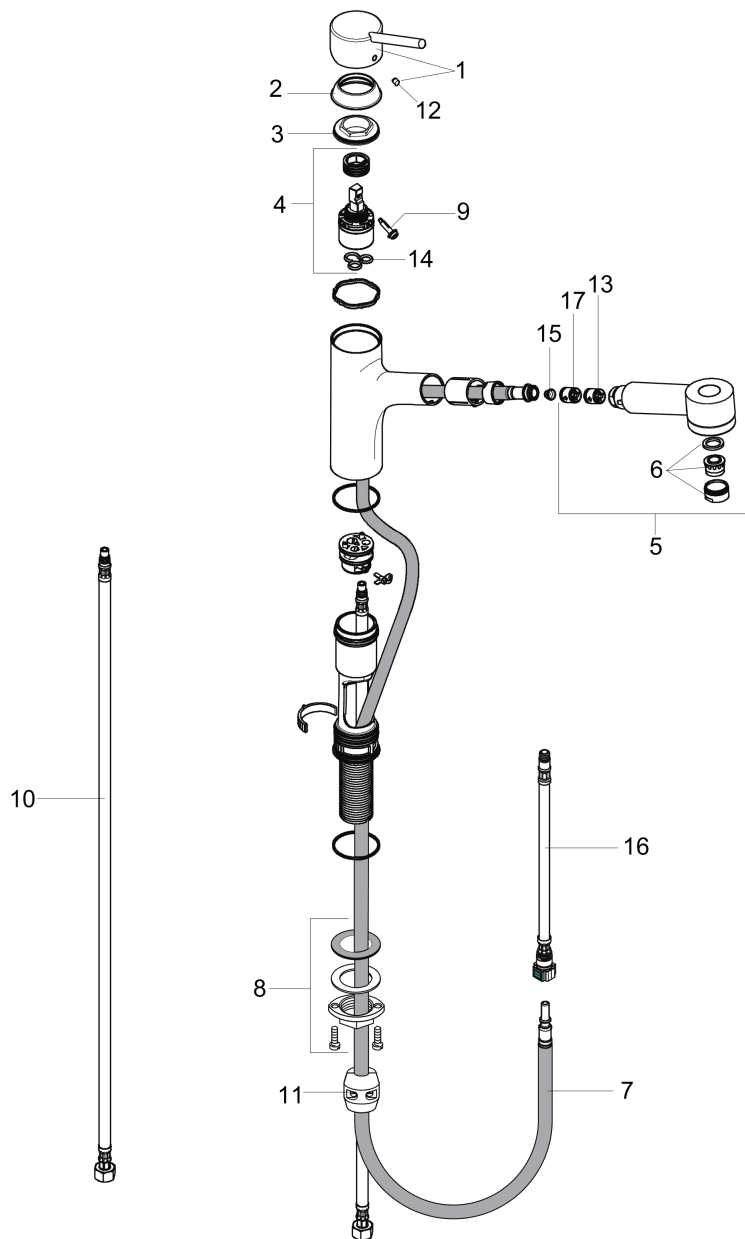

Talis S
Kitchen Faucet, 2-Spray Pull-Out, 1.75 GPM
 Finishes : **chrome** Part no. : **06462000**

Description

Features

- Swivel range 150°
- Full and needle spray
- Locking spray diverter (reverts to default spray mode upon valve closing)
- Single-hole installation
- Flow: 1.75 GPM (6.6 L/Min)
- Ceramic cartridge
- 3/8" connections
- Integrated double backflow prevention

Item details

List Price \$ 559.00

Technology

Compliance

Product image

Scale drawing

Talis S
Kitchen Faucet, 2-Spray Pull-Out, 1.75 GPM
 Finishes : **chrome** Part no. : **06462000**

Exploded drawing

Year of production: >10/18

Talis S
Kitchen Faucet, 2-Spray Pull-Out, 1.75 GPM
 Finishes : **chrome** Part no. : **06462000**

Spare parts list

Year of production: >10/18

Pos.	Description	Part no.	Price	PU
1	handle	32892000	-	1
2	flange	97995000	-	1
3	nut	97996000	-	1
4	cartridge, assy	92730000	-	1
5	handspray	97999001	-	1
6	aerator M24x1 (7 l/min)	13912000	-	1
7	hose 1,50 m	88624000	-	1
8	fixing set (Ø 34)	95049000	-	1
9	locking screw for handle	95140000	-	1
10	connection hose 35½" M8x0,75 3/8"	96316001	-	1
11	weight	92500000	-	1
12	screw cover	88655000	-	1
13	set of non return valves DW 15	94074000	-	1
14	seal	95008000	-	1
15	filter	97735000	-	1
16	connection hose 600 mm M10x1	95561000	-	1
17	non return valve	93218000	-	1