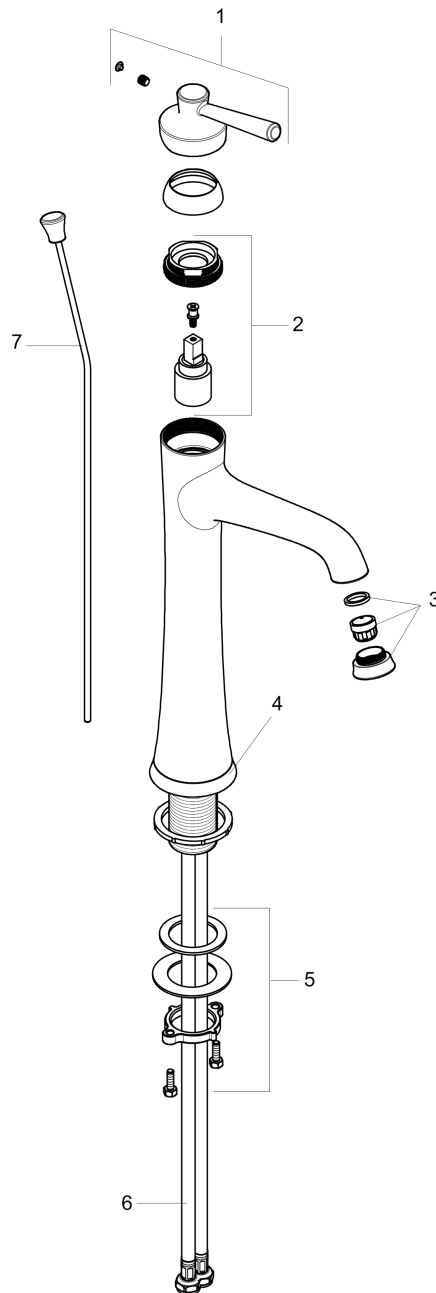

Joleena
Single-Hole Faucet 230 with Pop-Up Drain, 1.2 GPM
 Finishes : **brushed nickel** Part no. : **04772820**

Description

Features

- Spray modes: Aerated spray
- Flow: 1.2 GPM (4.5 L/Min)
- Ceramic cartridge
- Includes pop-up drain

Item details

List Price \$ 467.00

Technology

Compliance

Product image

Scale drawing

Joleena
Single-Hole Faucet 230 with Pop-Up Drain, 1.2 GPM
 Finishes : brushed nickel Part no. : 04772820

Exploded drawing

Year of production: >01/20

Joleena

Single-Hole Faucet 230 with Pop-Up Drain, 1.2 GPM

Finishes : **brushed nickel** Part no. : **04772820**

Spare parts list

Year of production: >01/20

Pos.	Description	Part no.	Price	PU
1	handle	93534820	-	1
2	cartridge, assy	93268000	-	1
3	aerator M24x1 (4,5 l/min)	93531821	-	1
4	escutcheon	93530820	-	1
5	fixing set	93263000	-	1
6	connection hose 900 mm	93533001	-	1
7	pull rod	93529820	-	1
a	pop up waste	88509820	-	1
b	flange	93273820	-	1