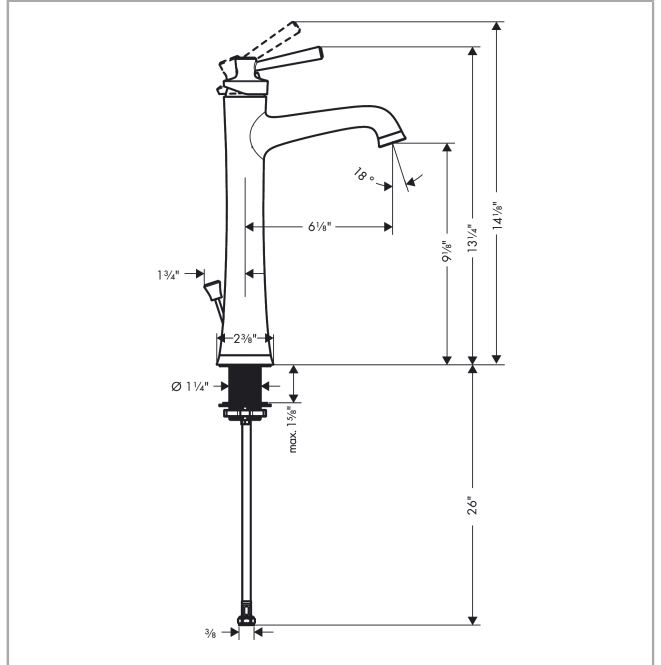

Joleena
Single-Hole Faucet 230 with Pop-Up Drain, 1.2 GPM
 Finishes : **brushed nickel** Part no. : **04772820**

Description

Features

- Spray modes: Aerated spray
- Flow: 1.2 GPM (4.5 L/Min)
- Ceramic cartridge
- Includes pop-up drain

Item details

List Price \$ 467.00

Technology

Compliance

Product image

Scale drawing

Joleena
Single-Hole Faucet 230 with Pop-Up Drain, 1.2 GPM
 Finishes : brushed nickel Part no. : 04772820

Exploded drawing

Year of production: >01/20

Joleena

Single-Hole Faucet 230 with Pop-Up Drain, 1.2 GPM

Finishes : **brushed nickel** Part no. : **04772820**

Spare parts list

Year of production: >01/20

Pos.	Description	Part no.	Price	PU
1	handle	93534820	-	1
2	cartridge, assy	93268000	-	1
3	aerator M24x1 (4,5 l/min)	93531821	-	1
4	escutcheon	93530820	-	1
5	fixing set	93263000	-	1
6	connection hose 900 mm	93533001	-	1
7	pull rod	93529820	-	1
a	pop up waste	88509820	-	1
b	flange	93273820	-	1