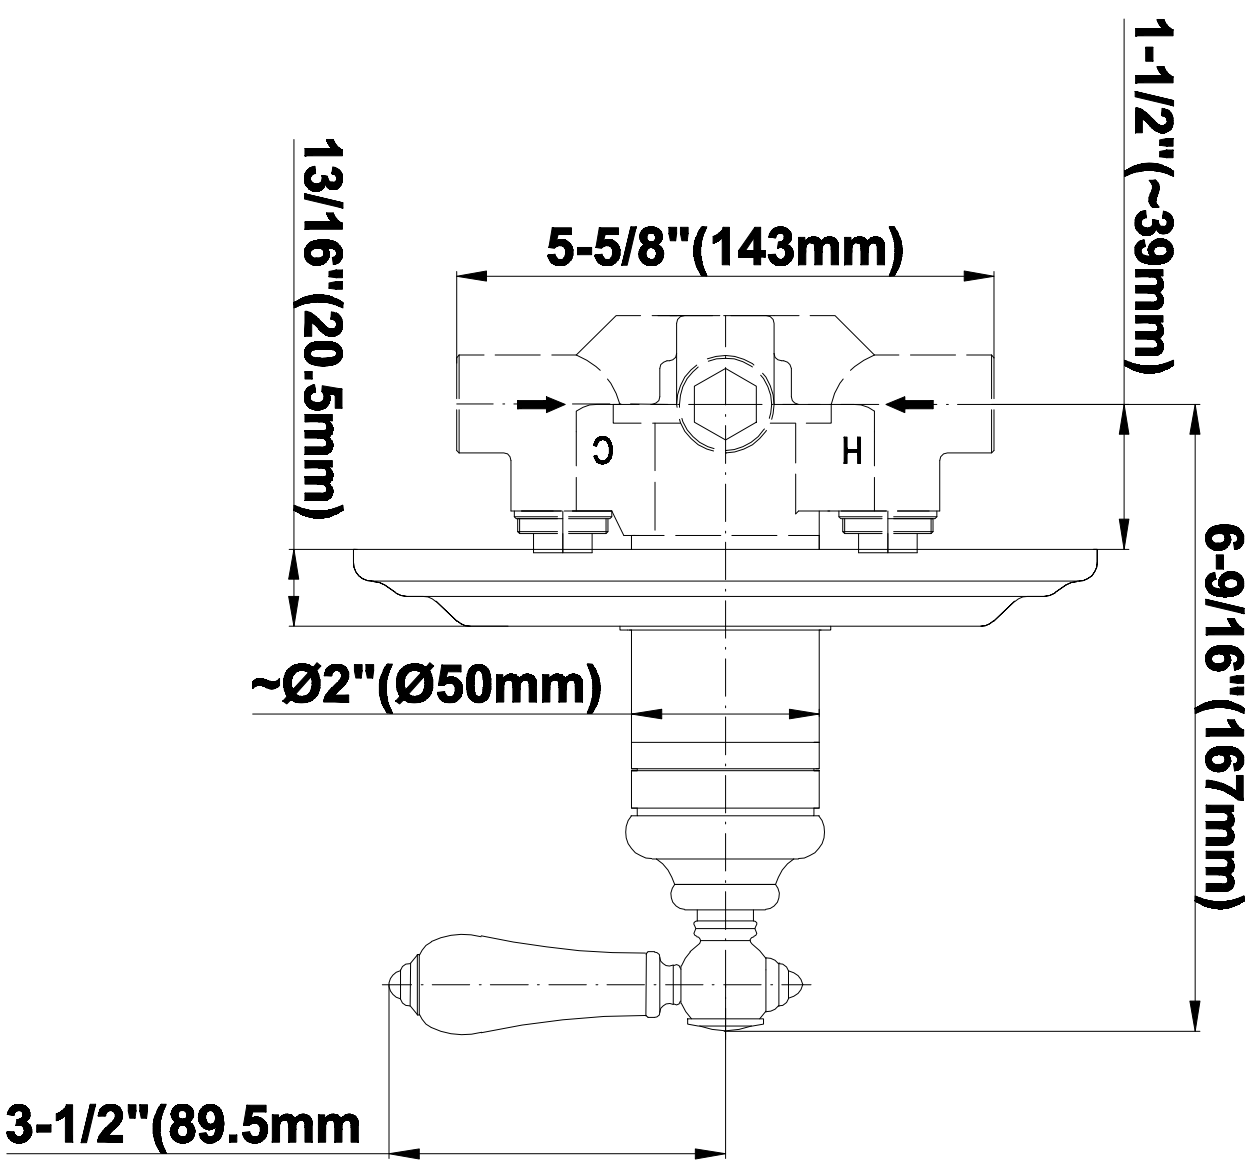

SHOWER
Canterbury Thermostatic Set
w/Body Sprays & Handshower
(Rough & Trim)
GA1.221B-LM34S

GRAFF[®]

Information

- 3/4" Thermostatic Valve
- 8" Showerhead w/12" Ceiling-Mounted Shower Arm
- Swivel Body Sprays (3 pieces)
- Handshower Set w/Wall Bracket and Wall Elbow
- Stop/Volume Control Valves (3 pieces)
- Showerhead Features No-Clog, Easy-Clean Spray Nozzles
- Flow Rates: showerhead ≤ 2.0 max gpm, handshower ≤ 1.5 max gpm
- Optional Extension Kit

SHOWER
Rough
G-8005

GRAFF®

Information

- 18.4 gpm @ 60 psi
- 3/4" universal inlets/outlets with female threads
- Built-in service stops
- Complete serviceability from front of all units
- Supplied with protective plastic cover
- Thermostatic valve uses a paraffin wax cartridge

Steelnox[®]
(Satin Nickel)

G-8030

SHOWER
Rough
G-8075

GRAFF®

Information

- 3/4" universal inlets/outlets with female threads
- Supplied with protective plastic cover

Finishes

Olive Bronze

Information

- Sunflower shape
- 112 no-clog, easy-clean rubber spray nozzles
- Metal ball-joint allows for showerhead angle adjustment
- Showerhead flow rate ≤ 1.8 max gpm
- Recommend use with ceiling shower arm
- Recommended for use at no more than 10 degrees tilt
- CALGreen