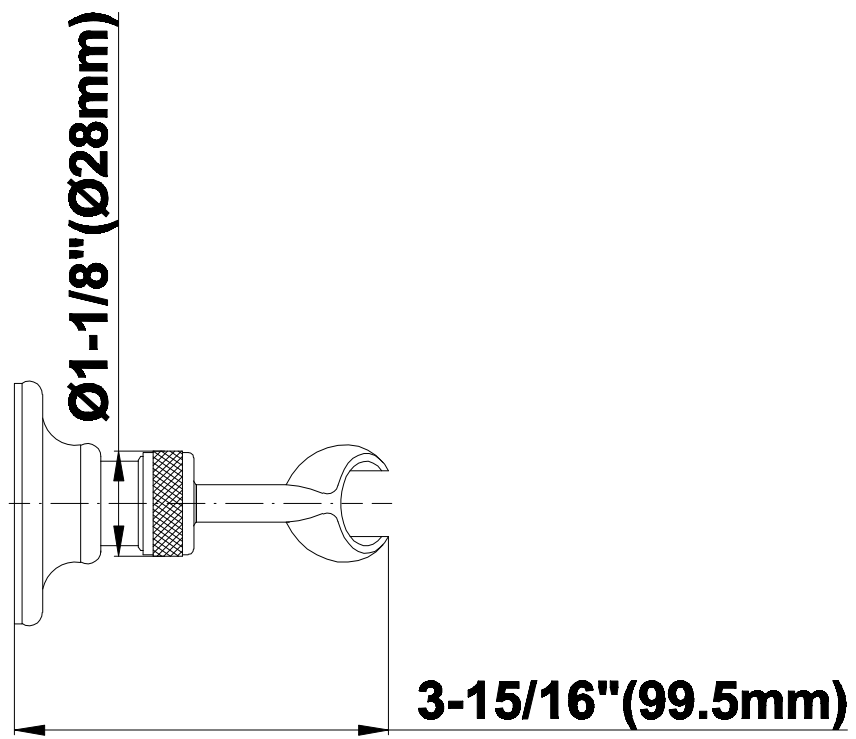

SHOWER
Canterbury Thermostatic Set
w/Body Sprays & Handshower
(Rough & Trim)
GA1.221B-LM34S

GRAFF[®]

Information

- 3/4" Thermostatic Valve
- 8" Showerhead w/12" Ceiling-Mounted Shower Arm
- Swivel Body Sprays (3 pieces)
- Handshower Set w/Wall Bracket and Wall Elbow
- Stop/Volume Control Valves (3 pieces)
- Showerhead Features No-Clog, Easy-Clean Spray Nozzles
- Flow Rates: showerhead ≤ 2.0 max gpm, handshower ≤ 1.5 max gpm
- Optional Extension Kit

Information

- Sunflower shape
- 112 no-clog, easy-clean rubber spray nozzles
- Metal ball-joint allows for showerhead angle adjustment
- Showerhead flow rate ≤ 1.8 max gpm
- Recommend use with ceiling shower arm
- Recommended for use at no more than 10 degrees tilt
- CALGreen

Polished
Nickel

Steelnox®
(Satin Nickel)

G-8480

SHOWER
12" Ceiling Shower Arm
G-8540

GRAFF®

Information

- Includes arm and round flange
- 1/2" NPT male thread inlet
- For use with all showerheads

Finishes

- Solid brass construction
- Swivel holder

Finishes

Olive Bronze

Polished
Chrome

Polished
Nickel

Steelnox®
(Satin Nickel)

G-8602

SHOWER
Traditional Wall Supply Elbow
G-8603