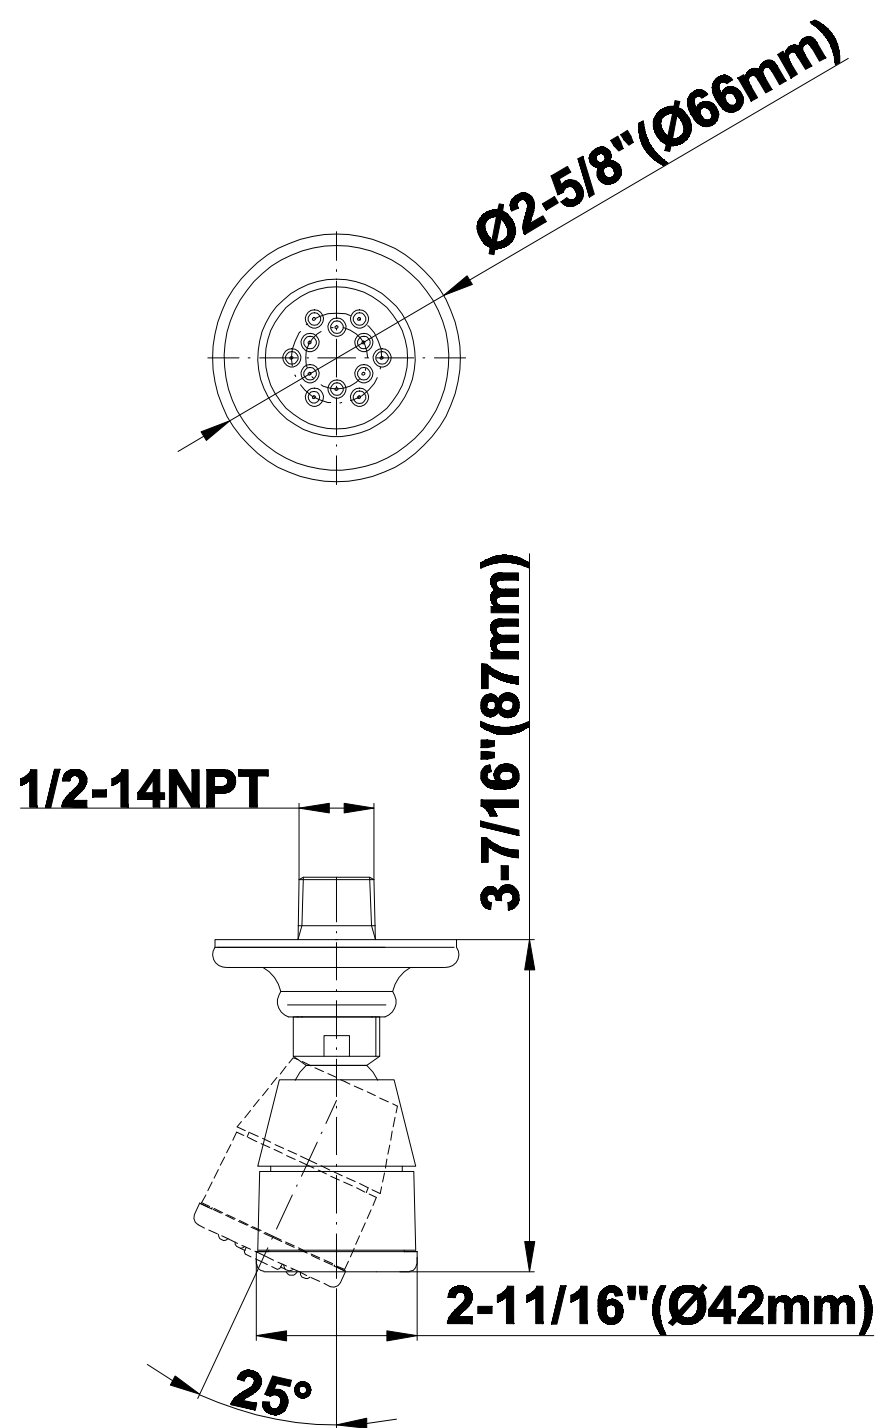

SHOWER
Canterbury Thermostatic Set
w/Body Sprays & Handshower
(Rough & Trim)
GA1.221B-LM34S

GRAFF[®]

Information

- 3/4" Thermostatic Valve
- 8" Showerhead w/12" Ceiling-Mounted Shower Arm
- Swivel Body Sprays (3 pieces)
- Handshower Set w/Wall Bracket and Wall Elbow
- Stop/Volume Control Valves (3 pieces)
- Showerhead Features No-Clog, Easy-Clean Spray Nozzles
- Flow Rates: showerhead ≤ 2.0 max gpm, handshower ≤ 1.5 max gpm
- Optional Extension Kit

SHOWER
Rough
G-8005

GRAFF®

Information

- 18.4 gpm @ 60 psi
- 3/4" universal inlets/outlets with female threads
- Built-in service stops
- Complete serviceability from front of all units
- Supplied with protective plastic cover
- Thermostatic valve uses a paraffin wax cartridge

Information

- Sunflower shape
- 112 no-clog, easy-clean rubber spray nozzles
- Metal ball-joint allows for showerhead angle adjustment
- Showerhead flow rate ≤ 1.8 max gpm
- Recommend use with ceiling shower arm
- Recommended for use at no more than 10 degrees tilt
- CALGreen

Polished
Nickel

Steelnox®
(Satin Nickel)

G-8480

SHOWER
12" Ceiling Shower Arm
G-8540

GRAFF®

Information

- Includes arm and round flange
- 1/2" NPT male thread inlet
- For use with all showerheads

Finishes