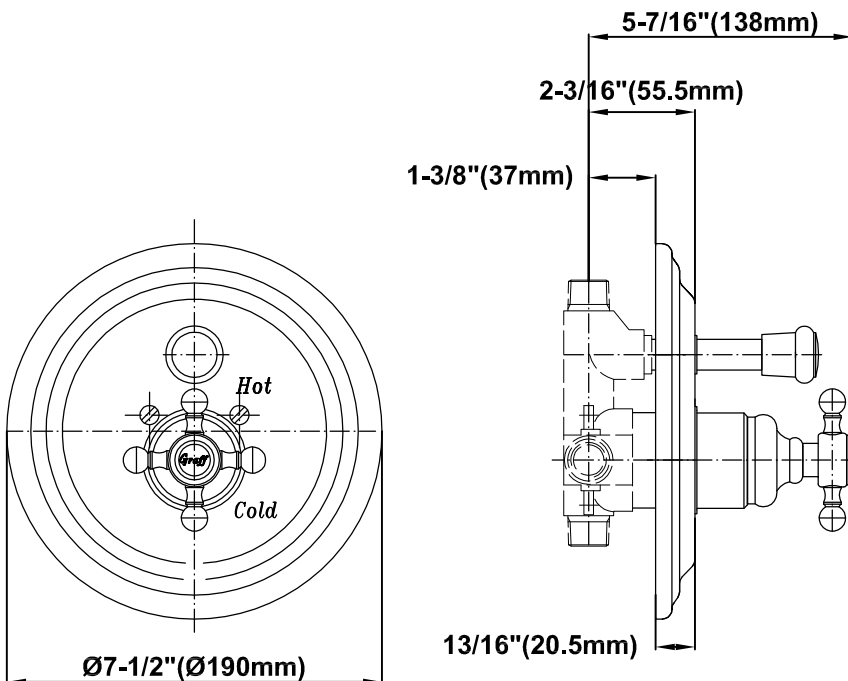

SHOWER
Pressure Balancing Shower
System - Shower with
Handshower
G-7167-C2S

GRAFF®

Information

- 1/2" pressure balance valve with diverter and trim
- 5" showerhead with 5" wall-mounted shower arm
- Handshower set with wall bracket and 59" hose
- Optional extension kit
- Flow rates: showerhead ≤ 1.8 max gpm, handshower ≤ 1.5 max gpm
- CALGreen

G-7167-C2S

SHOWER
Concealed Pressure Balancing
Valve Rough w/Diverter
G-7055

GRAFF®

Information

- Anti-scald protection
- 1/2" universal inlets/outlets with male threads
- Built-in service stops
- Push-button diverter
- For use with tub & shower configuration
- Supplied with protective plastic guard

G-7065

SHOWER
5" Elegant Showerhead
G-8440

GRAFF®

Information

- Original, unique shape
- 40 spray openings
- Metal ball-joint allows for showerhead angle adjustment
- Showerhead flow rate ≤ 1.8 max gpm
- CALGreen

G-8440

5" Elegant Showerhead

Product Features

- Original, unique shape, 40 spray openings
- Metal ball-joint allows for showerhead angle adjustment
- Showerhead flow rate ≤ 1.8 max gpm

Code Compliance

- CALGreen