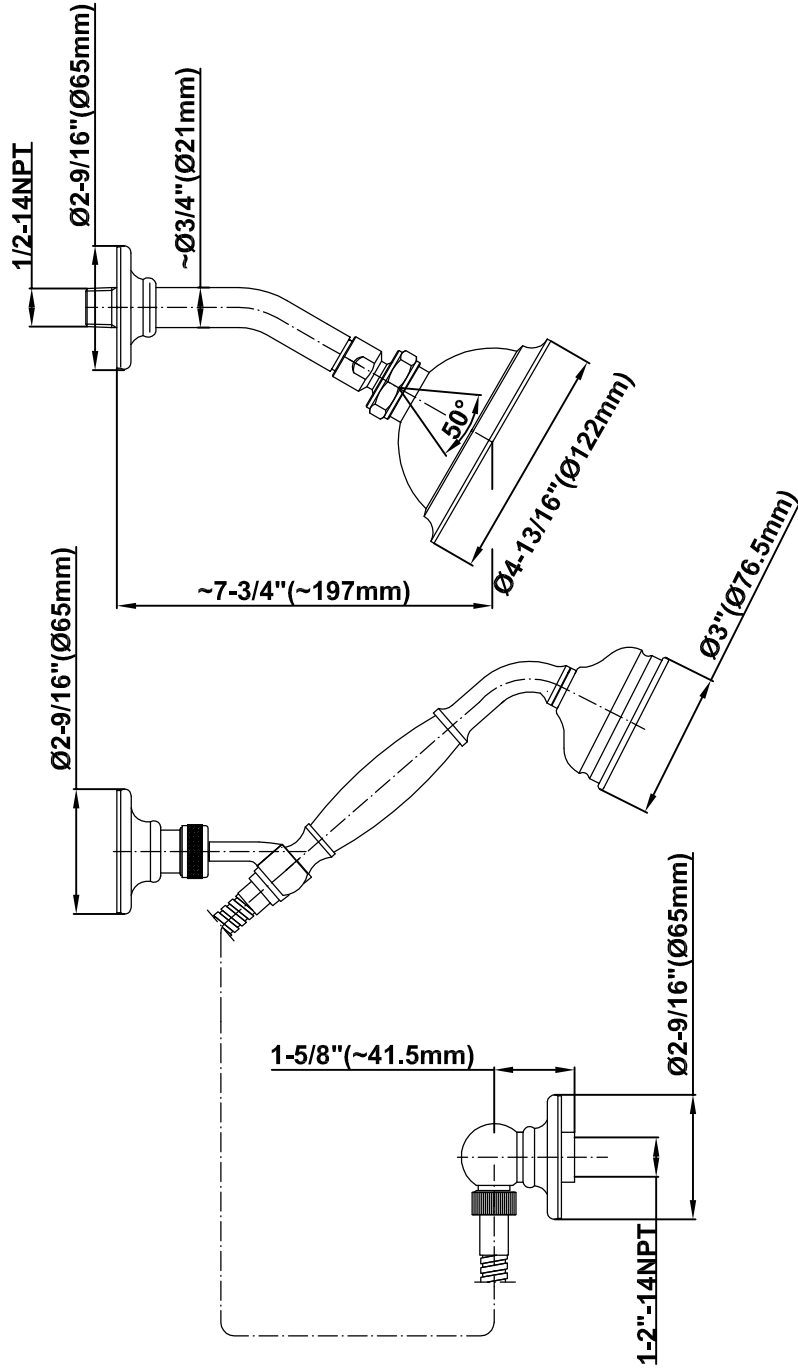

SHOWER
Pressure Balancing Shower
System - Shower with
Handshower
G-7167-C2S

GRAFF®

Information

- 1/2" pressure balance valve with diverter and trim
- 5" showerhead with 5" wall-mounted shower arm
- Handshower set with wall bracket and 59" hose
- Optional extension kit
- Flow rates: showerhead ≤ 1.8 max gpm, handshower ≤ 1.5 max gpm
- CALGreen

G-7167-C2S

SHOWER
Concealed Pressure Balancing
Valve Rough w/Diverter
G-7055

GRAFF®

Information

- Anti-scald protection
- 1/2" universal inlets/outlets with male threads
- Built-in service stops
- Push-button diverter
- For use with tub & shower configuration
- Supplied with protective plastic guard

G-7055

1/2" Rough Valve w/Diverter

Product Features

- Anti-scald protection
- 1/2" universal inlets/outlets with male threads
- Built-in service stops
- Push-button diverter
- For use with tub & shower configuration
- Supplied with protective plastic guard

G-8440

5" Elegant Showerhead

Product Features

- Original, unique shape, 40 spray openings
- Metal ball-joint allows for showerhead angle adjustment
- Showerhead flow rate ≤ 1.8 max gpm

Code Compliance

- CALGreen