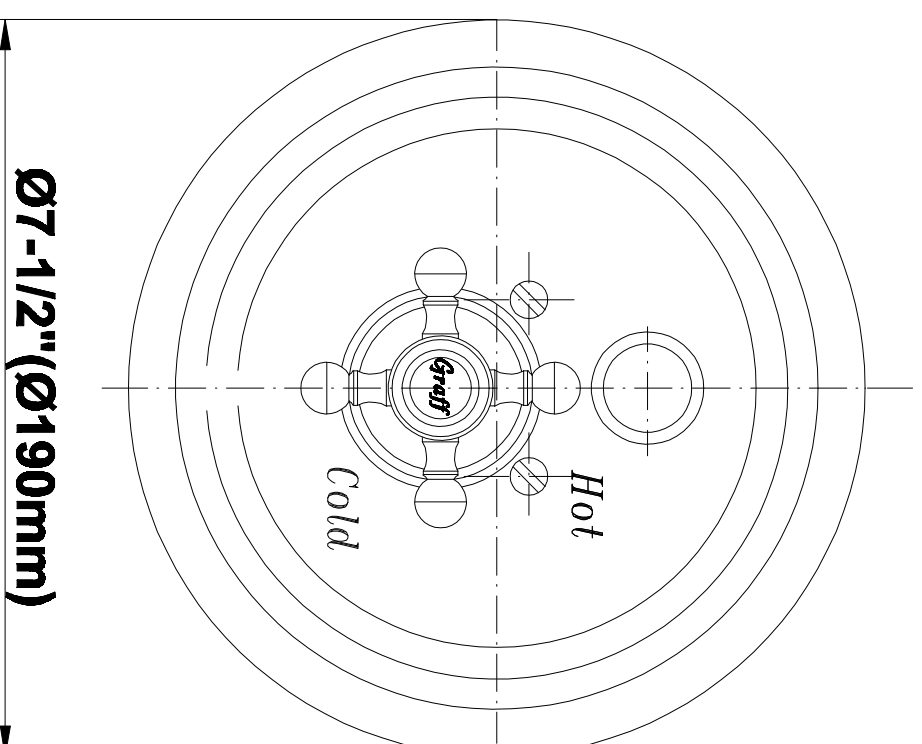

SHOWER
Pressure Balancing Shower
System - Shower with
Handshower
G-7167-C2S

GRAFF®

Information

- 1/2" pressure balance valve with diverter and trim
- 5" showerhead with 5" wall-mounted shower arm
- Handshower set with wall bracket and 59" hose
- Optional extension kit
- Flow rates: showerhead ≤ 1.8 max gpm, handshower ≤ 1.5 max gpm
- CALGreen

www.graff-faucets.com | phone: 800-954-4723

SHOWER
Canterbury trim Plate w/Handle
G-7065-C2S-T

GRAFF®

Information

- Single metal lever handle
- Decorative trim plate
- Includes push-button diverter
- Use with G-7055 pressure balancing rough valve for shower and tub configurations
- To complete package, you must order rough valve

G-7065

SHOWER
5" Elegant Showerhead
G-8440

GRAFF®

Information

- Original, unique shape
- 40 spray openings
- Metal ball-joint allows for showerhead angle adjustment
- Showerhead flow rate ≤ 1.8 max gpm
- CALGreen

G-8440

5" Elegant Showerhead

Product Features

- Original, unique shape, 40 spray openings
- Metal ball-joint allows for showerhead angle adjustment
- Showerhead flow rate ≤ 1.8 max gpm

Code Compliance

- CALGreen