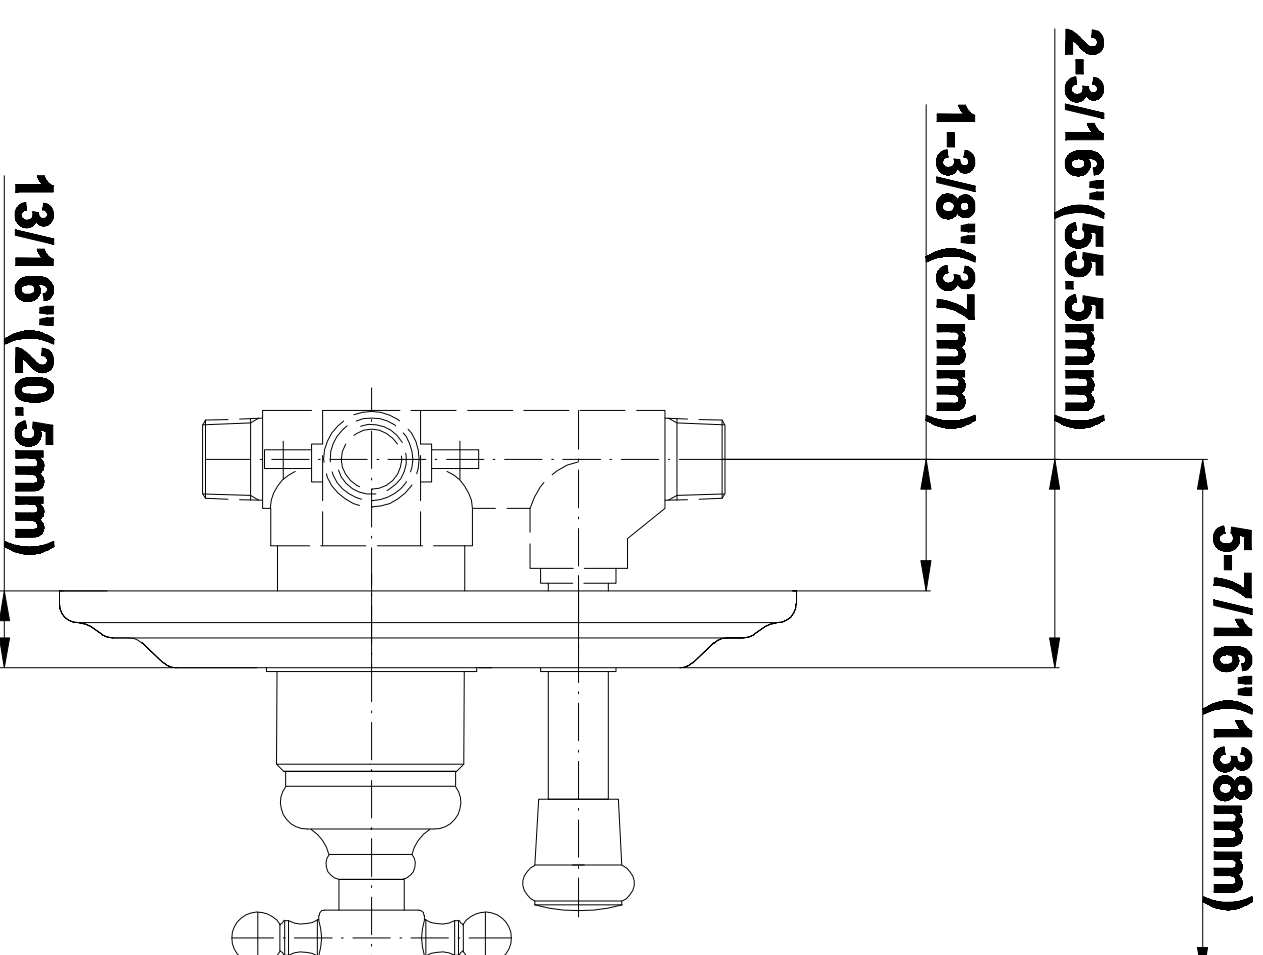

SHOWER
Pressure Balancing Shower
System - Shower with
Handshower
G-7167-C2S

GRAFF®

Information

- 1/2" pressure balance valve with diverter and trim
- 5" showerhead with 5" wall-mounted shower arm
- Handshower set with wall bracket and 59" hose
- Optional extension kit
- Flow rates: showerhead ≤ 1.8 max gpm, handshower ≤ 1.5 max gpm
- CALGreen

www.graff-faucets.com | phone: 800-954-4723

SHOWER
Canterbury trim Plate w/Handle
G-7065-C2S-T

GRAFF®

Information

- Single metal lever handle
- Decorative trim plate
- Includes push-button diverter
- Use with G-7055 pressure balancing rough valve for shower and tub configurations
- To complete package, you must order rough valve

G-7065

SHOWER
5" Elegant Showerhead
G-8440

GRAFF®

Information

- Original, unique shape
- 40 spray openings
- Metal ball-joint allows for showerhead angle adjustment
- Showerhead flow rate ≤ 1.8 max gpm
- CALGreen

G-8440

5" Elegant Showerhead

Product Features

- Original, unique shape, 40 spray openings
- Metal ball-joint allows for showerhead angle adjustment
- Showerhead flow rate ≤ 1.8 max gpm

Code Compliance

- CALGreen