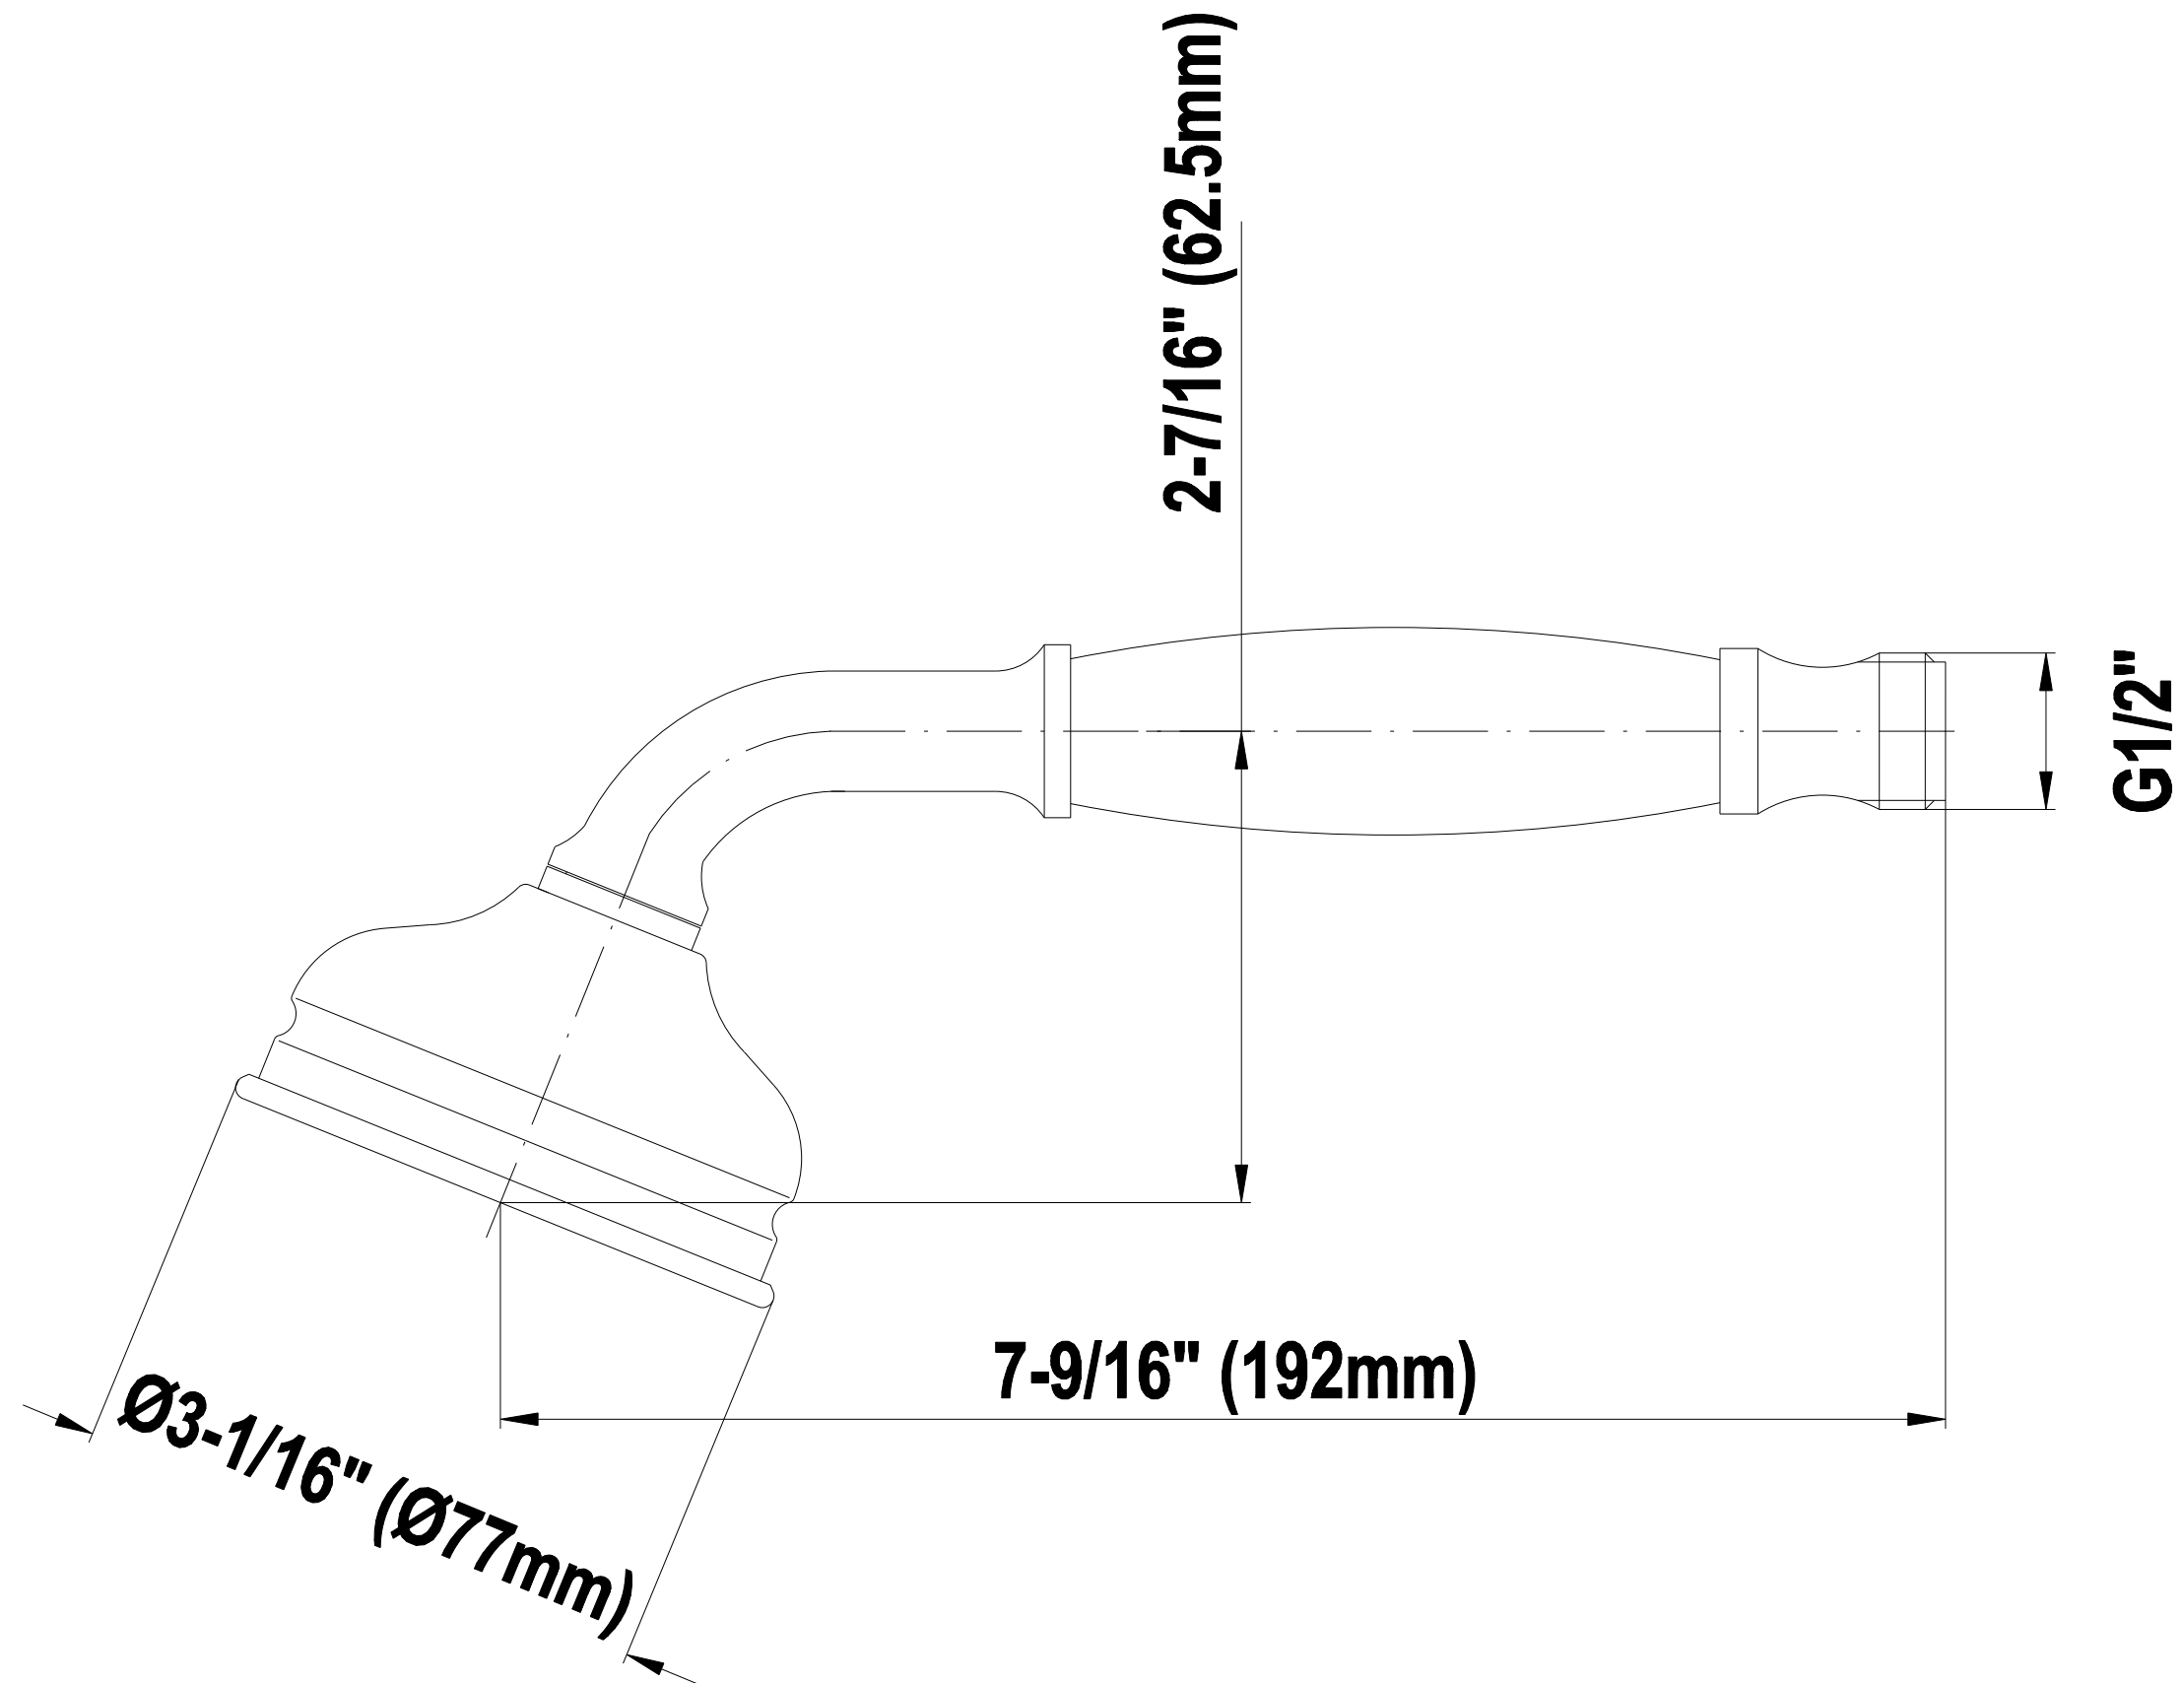

SHOWER
Pressure Balancing Shower
System - Shower with
Handshower
G-7167-C2S

GRAFF®

Information

- 1/2" pressure balance valve with diverter and trim
- 5" showerhead with 5" wall-mounted shower arm
- Handshower set with wall bracket and 59" hose
- Optional extension kit
- Flow rates: showerhead ≤ 1.8 max gpm, handshower ≤ 1.5 max gpm
- CALGreen

G-7065

SHOWER
5" Elegant Showerhead
G-8440

GRAFF®

Information

- Original, unique shape
- 40 spray openings
- Metal ball-joint allows for showerhead angle adjustment
- Showerhead flow rate ≤ 1.8 max gpm
- CALGreen

G-8440

5" Elegant Showerhead

Product Features

- Original, unique shape, 40 spray openings
- Metal ball-joint allows for showerhead angle adjustment
- Showerhead flow rate ≤ 1.8 max gpm

Code Compliance

- CALGreen

Traditional Handshower G-8604

SHOWER
59" Shower Hose
G-8605

GRAFF®

Information

- Brass spiral flexible hose with conical nut

Finishes

24K Gold

24K Brushed
Gold