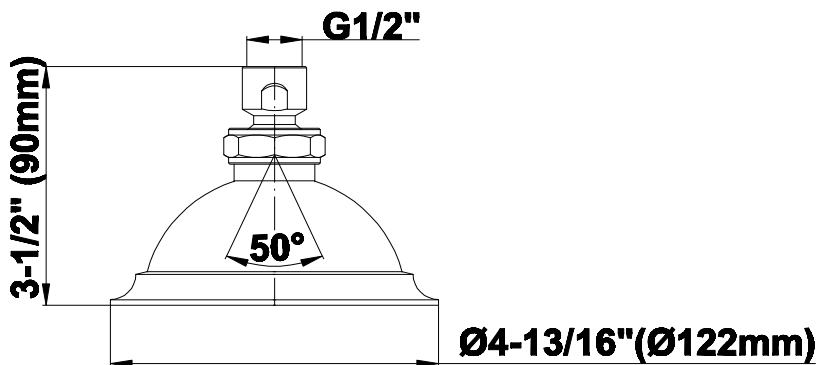

* Special order finish- call for availability