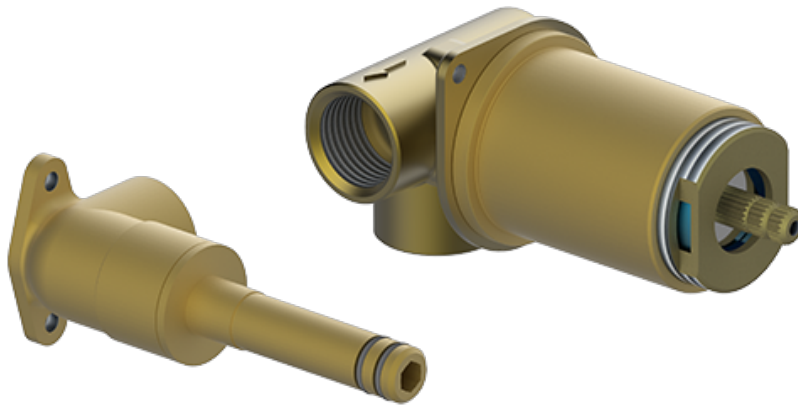

BATHROOM
Vintage Wall-Mounted Lavatory
Faucet with Single Handle
G-11336-C18

GRAFF®

Information

- Wall-mount spout and handle installation
- Aerated flow rate ≤ 1.2 max gpm
- 9-1/4" spout reach
- Handle may be installed on left or right of spout
- Drain assembly not included
- Optional extension kit
- Optional matching decorative trap G-9973
- CALGreen

GN-11336-C18B-T

Vintage Series

BATHROOM
 Vintage Wall-Mounted Lavatory
 Faucet with Single Handle

Information

- Wall-mount spout and handle installation
- Aerated flow rate ≤ 1.2 max gpm
- 9-1/4" spout reach
- Handle may be installed on left or right of spout
- Drain assembly not included
- Optional extension kit
- Optional matching decorative trap G-9973
- CALGreen

Finishes

Architectural
White

GN-11336-C18B-T

Vintage Series

Finishes

24K Gold

24K Brushed Gold

24K Brushed Gold with Black Accents