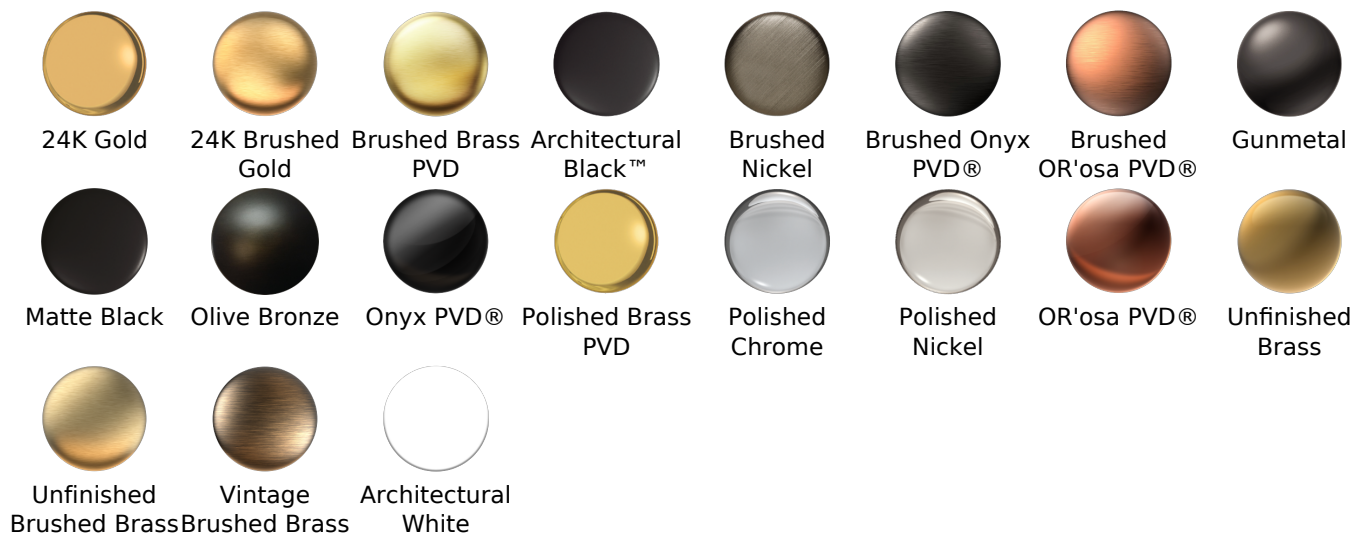

**Information**

- 12" center to center
- 1-1/2" distance from wall to bar
- 1-1/4" diameter
- Solid brass construction
- Mounting hardware included
- ADA compliant when installed properly
- Style options complement Finezza UNO collection

**Finishes**

## FINEZZA UNO Series