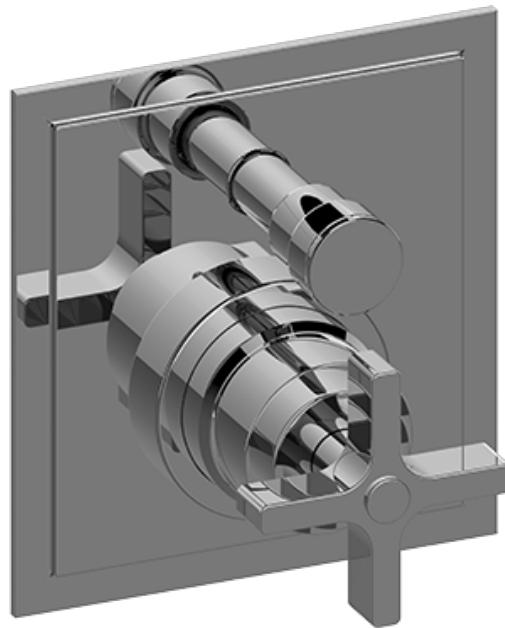

SHOWER
Pressure Balancing Shower
System - Shower with
Handshower
G-7285-C15S

GRAFF®

Information

- 1/2" pressure balance valve with diverter and trim
- 9" showerhead with 12" wall-mounted shower arm
- Showerhead features no-clog, easy-clean spray nozzles
- Handshower set with wall bracket and 59" hose (PVD finishes use 59" flex hose)
- Optional extension kit
- Flow rates: showerhead ≤ 1.8 max gpm, handshower ≤ 1.8 max gpm
- CALGreen

SHOWER
 Concealed Pressure Balancing
 Valve Rough w/Diverter
G-7055

Information

- Anti-scald protection
- 1/2" universal inlets/outlets with male threads
- Built-in service stops
- Push-button diverter
- For use with tub & shower configuration
- Supplied with protective plastic guard

G-7055

1/2" Rough Valve w/Diverter

Product Features

- Anti-scald protection
- 1/2" universal inlets/outlets with male threads
- Built-in service stops
- Push-button diverter
- For use with tub & shower configuration
- Supplied with protective plastic guard

www.graff-faucets.com | phone: 800-954-4723

SHOWER
 Finezza Pressure Balancing Valve
 Trim Plate with Handle and
 Diverter
G-7085-C15S-T

Information

- Single metal handle and decorative trim plate
- Includes push-button diverter
- Use with G-7055 Pressure Balancing rough valve