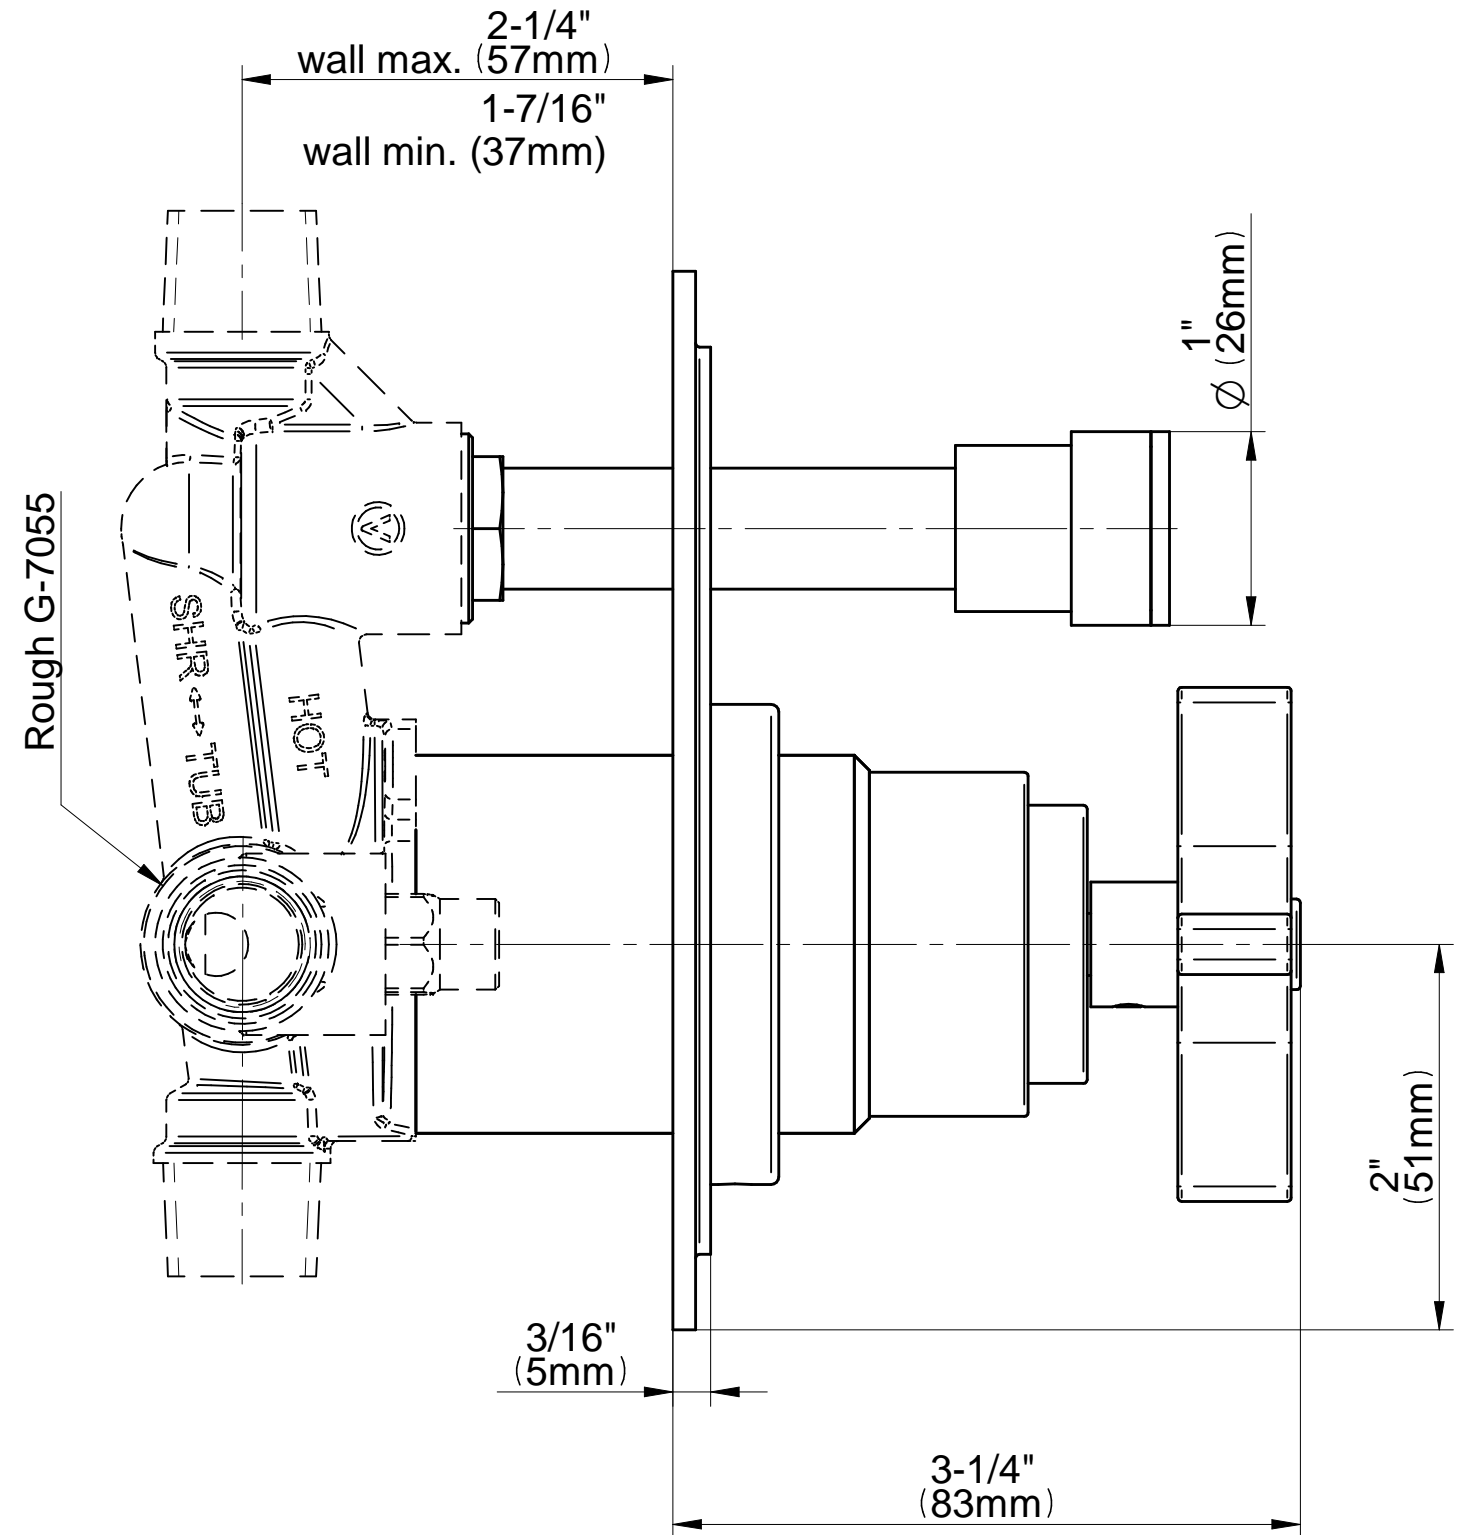

G-7085-C15S-T

FINEZZA UNO Series