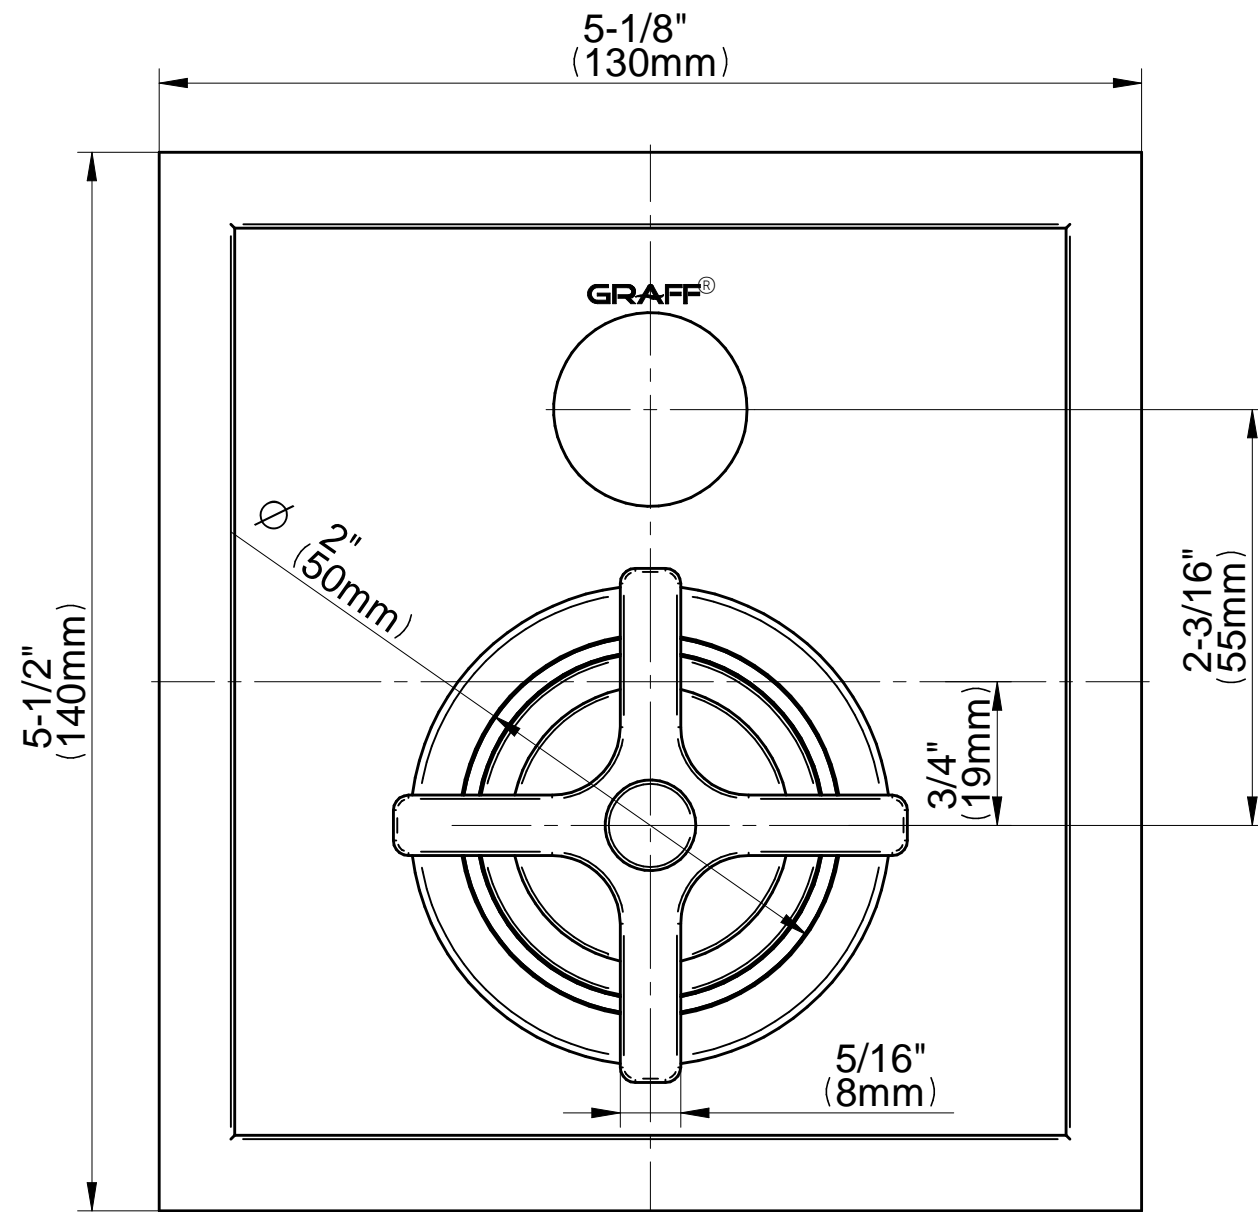

G-7085-C15S-T

FINEZZA UNO Series