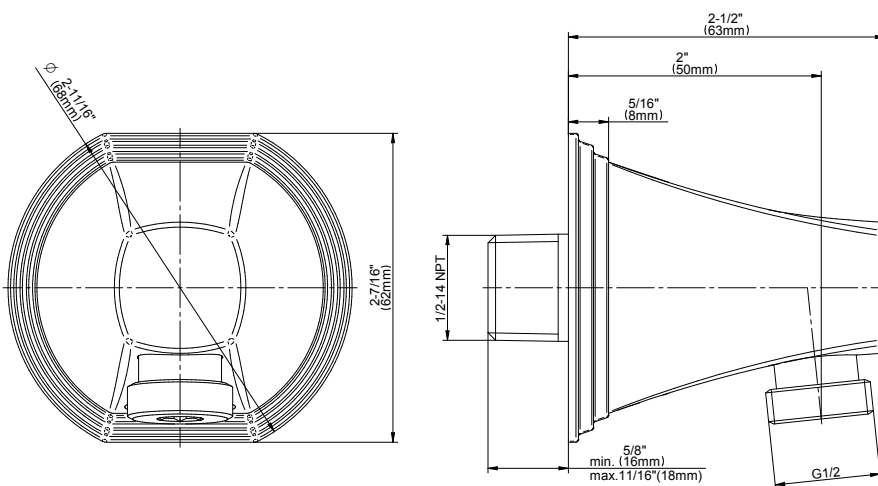

The measurements shown are for reference only. Products and specifications shown are subject to change without notice. Revised 5/2018.

www.graff-designs.com | phone: 800-954-4723