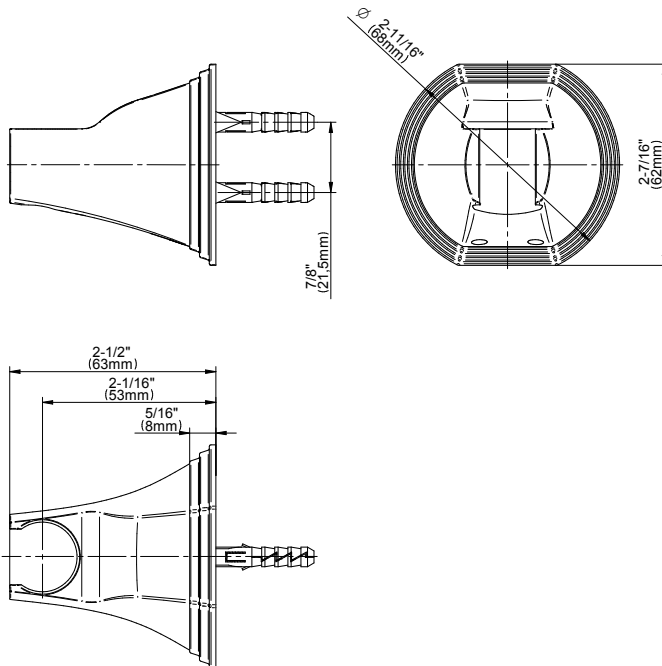

The measurements shown are for reference only. Products and specifications shown are subject to change without notice. Revised 5/2018.

www.graff-designs.com | phone: 800-954-4723