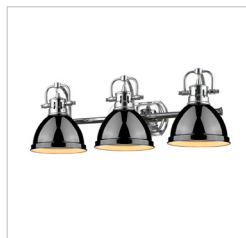

Also Available

3602-BA3 CH-BK