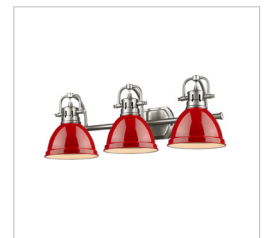

### 3602-BA3 PW-BK

UPC: 844375025523

- 3 Light Bath Vanity - Contemporary Style with industrial feel
- Simple, classic silhouette
- Fixture body is available in Chrome and Pewter
- Variety of plated and painted metal shade finishes

Fixture Finish:	Pewter	
Glass/Shade Finish:	Black	
Materials:	Steel	
Fixture Dimensions:	24.5"W x 8.5"H x 8.25"E	62.23cmW x 21.59cmH x 20.96cmE
Weight:	4.4 LBS	
Glass/Shade Dimensions:	6.5"Dia x 4.5"H	16.51cm Dia x 11.43cmH
Canopy Backplate Dimensions:	8.125"L x 8.375"H x 0.75"E	20.64cmL x 21.27cmW x 1.91cmE
Chain/Rod/Wire Dimensions:	NA / N/A / 8"	NA / NA / 20.32cm
Bulb Type:	Incandescent, Type A	No
Wattage:	3 x 100W(M)	
Voltage:	110V	
Install Position:		
Approved Location:	Damp Location	
Safety Rating:	UL,CUL	

### Also Available

3602-BA3 CH-BK

3602-BA3 PW-PW

3602-BA3 PW-RD