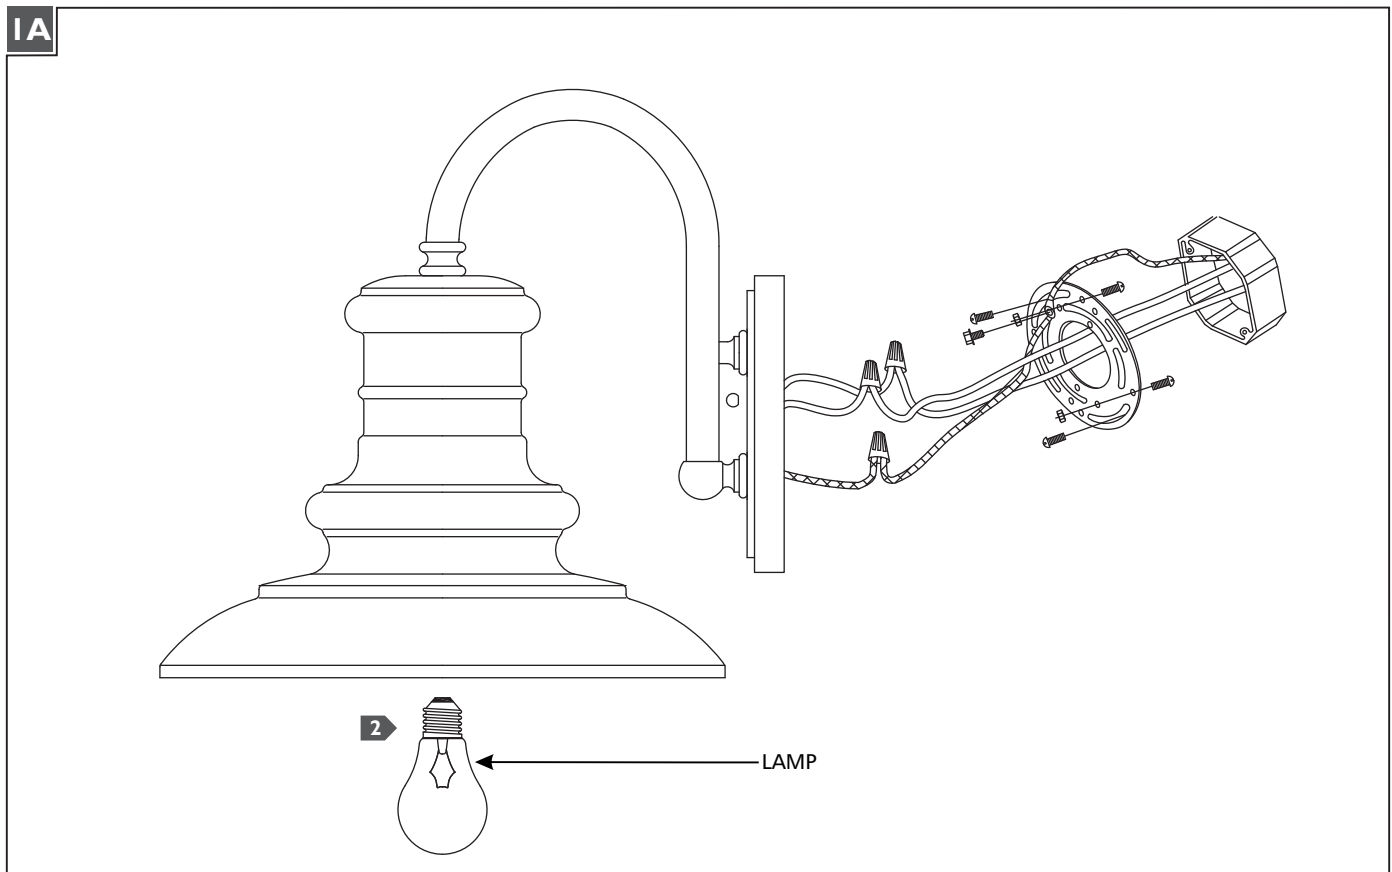

## GENERAL PRODUCT INFORMATION:

These fixtures are intended to be installed utilizing NEC compliant junction boxes.

This product is safety listed for wet locations.

Incandescent lamps may be dimmed with a standard incandescent dimmer. LED lamps may be dimmed with a LED dimmer. Consult lamp manufacturer for additional information.

- 1** Follow enclosed supplement installation instructions for electrical and fixture installation onto house outlet box.
- 2** Screw the lamp into the socket. Refer to the label on the lamp socket for Max Wattage information.