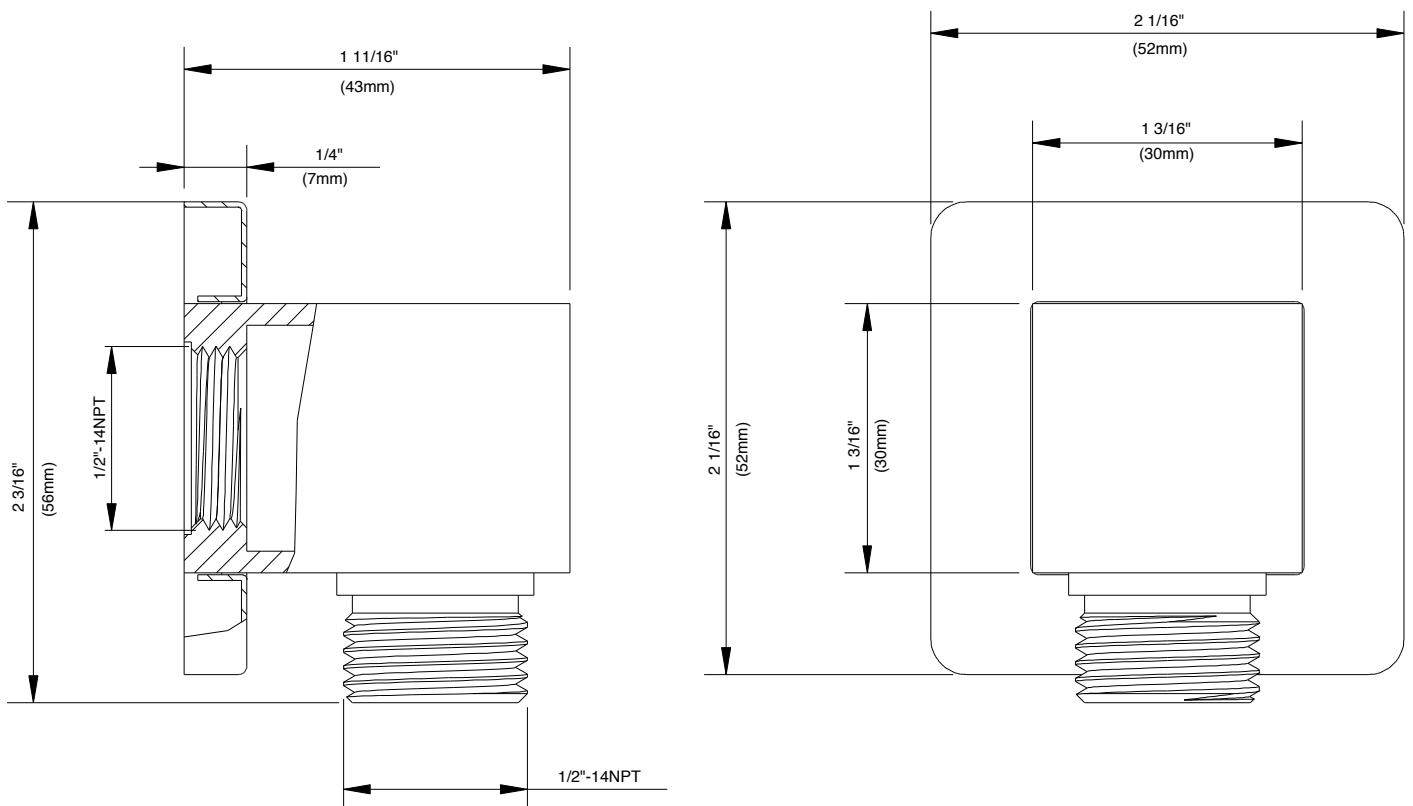

Submittal Information:

Name: _____
Location: _____

Contractor: _____
Contact #: _____