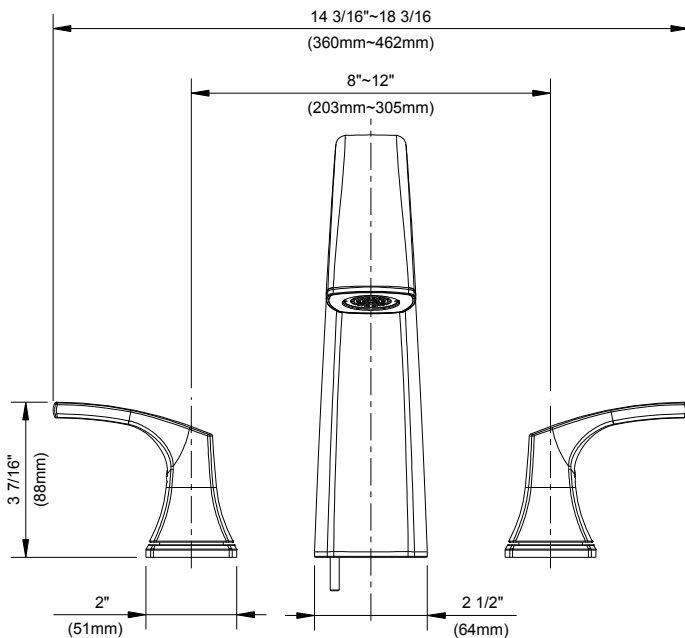

Standards & Certifications

Submittal Information:

Name: _____
Location: _____

Contractor: _____
Contact #: _____