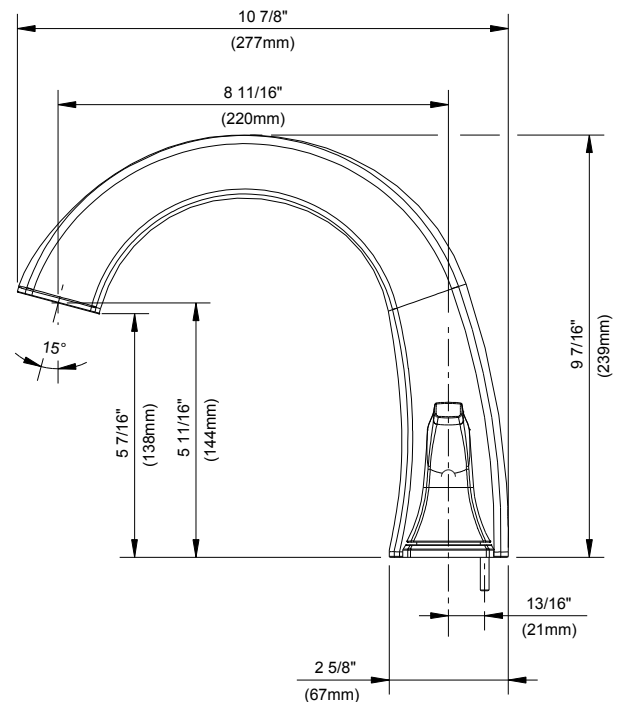

Standards & Certifications

Submittal Information:

Name: _____
Location: _____

Contractor: _____
Contact #: _____