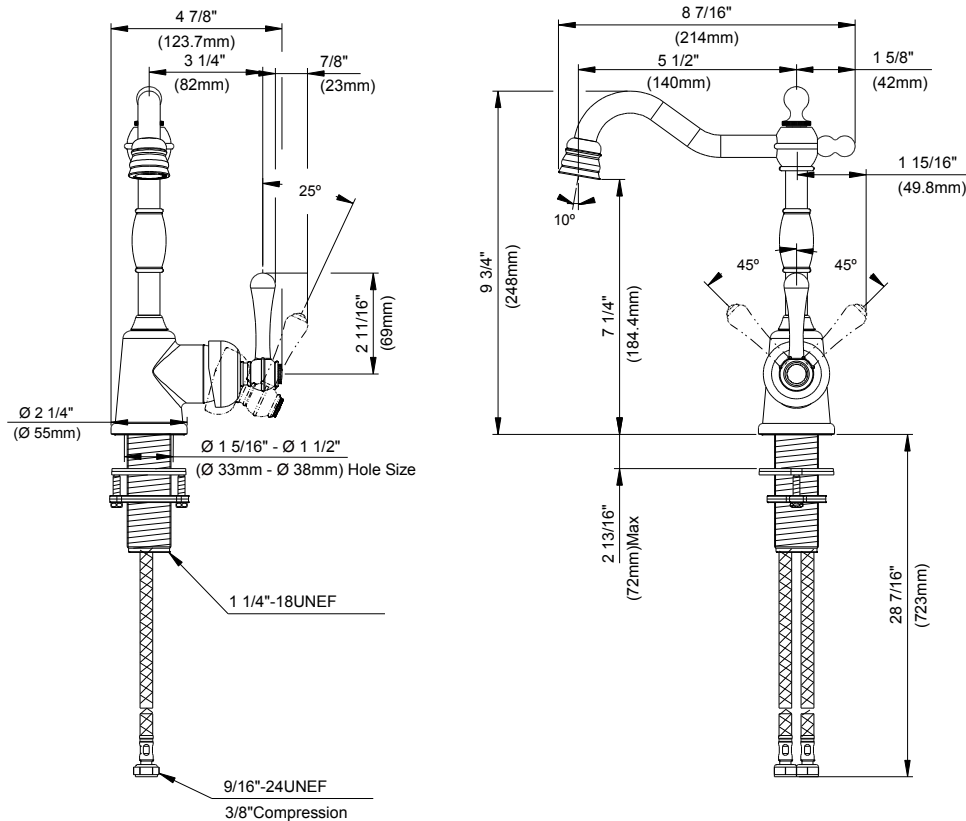

Standards & Certifications

Submittal Information:

Name: _____
Location: _____

Contractor: _____
Contact #: _____