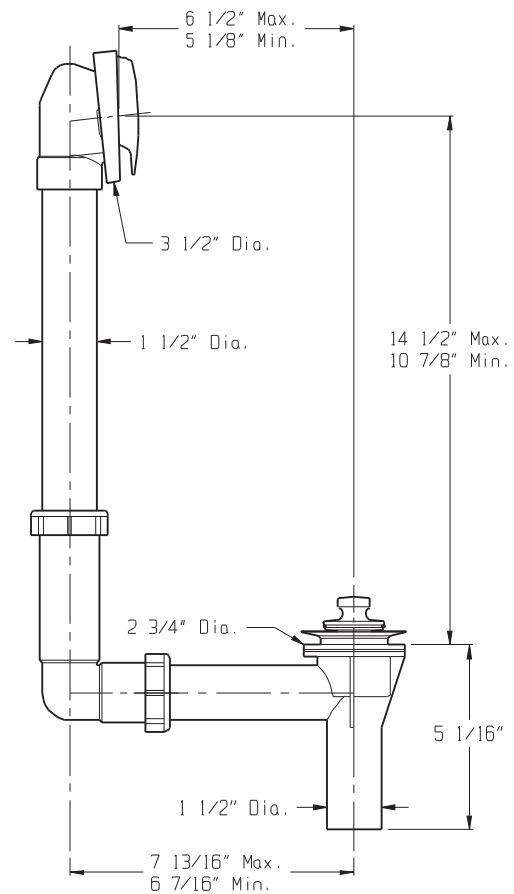

GERBER

41-551-76

Lift & Turn Bath Drains (Drain In Shoe)

Features:

- Fits most tubs 14" to 16" high
- 1-1/2" plastic tubing in PVC
- Patented adjustable self-retaining rubber head gasket
- Cast brass shoe plug
- Partially assembled in carton
- Compartmentalized packaging
- Available in Chrome only

Standards & Certifications:

- IAPMO/cUPC

Catalog Numbers:

41-551-76 PVC (Chrome)

Prefixes Available:

None

Suffixes Available:

-76 Retaining Ring (Compliance w/Chicago Code In Special Finishes)