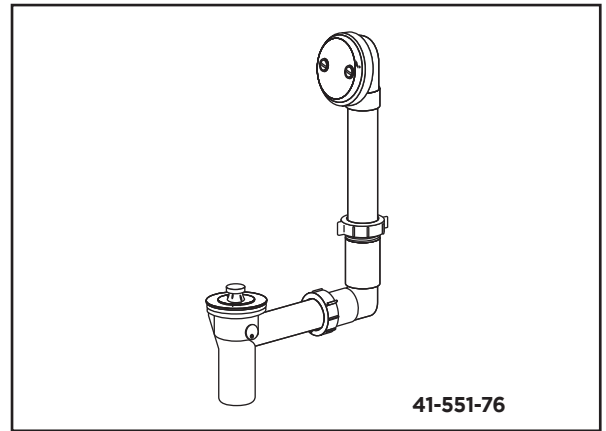

GERBER

41-551-76

Lift & Turn Bath Drains (Drain In Shoe)

Features:

- Fits most tubs 14" to 16" high
- 1-1/2" plastic tubing in PVC
- Patented adjustable self-retaining rubber head gasket
- Cast brass shoe plug
- Partially assembled in carton
- Compartmentalized packaging
- Available in Chrome only

Standards & Certifications:

- IAPMO/cUPC

Catalog Numbers:

41-551-76 PVC (Chrome)

Prefixes Available:

None

Suffixes Available:

-76 Retaining Ring (Compliance w/Chicago Code In Special Finishes)

Job Name	
Date	
Model Specified	
Quantity	
Customer	
Contractor	
Architect/engineer	

Gerber Toll Free Technical Support: 888-648-6466
www.gerberonline.com