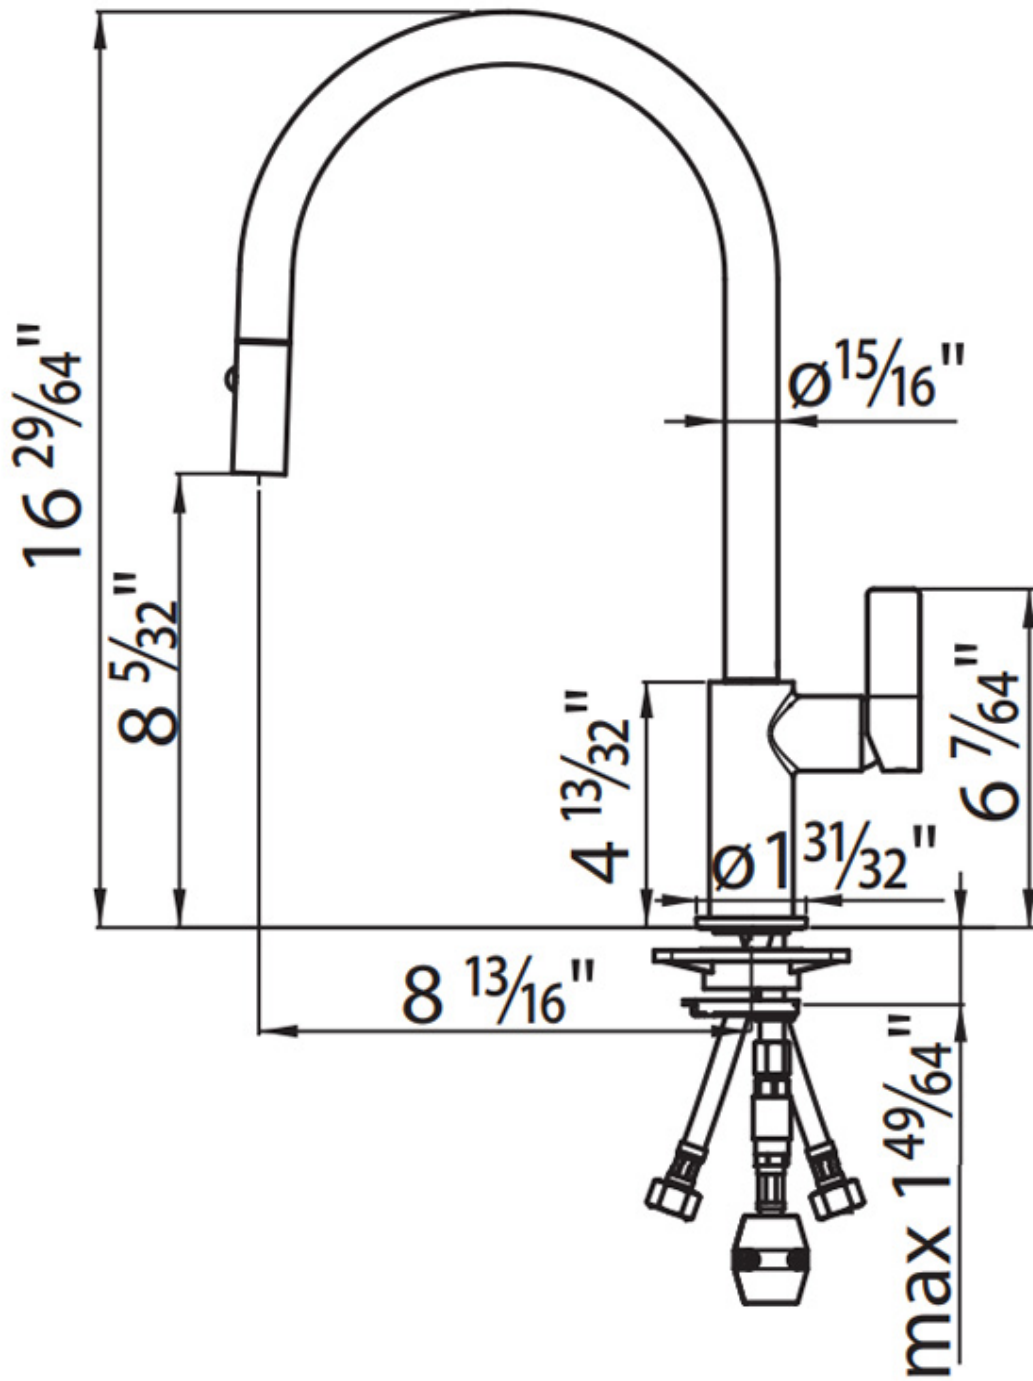

TECHNICAL DATA