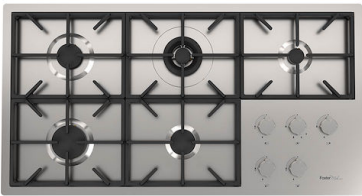

## Faucet Capri | Black finish

Faucets

Code: 8647 666

Single lever mixer tap with rotating barrel and extractable shower head

## FEATURES

Rotating angle All the taps have a wide angle of rotation. Some models even permit a full 360° rotation.

---

Strengthening plate Foster's mixer taps are equipped with the strengthening plate that offers perfect stability on any sink.

---

Double jet (flow and rain) Several models are equipped with a switch to easily change the flow from continuous to shower.

---

## RECOMMENDED PAIRINGS

Milano Cooktop 5 burners

Sink Leonardo 33" x 20" – U/M