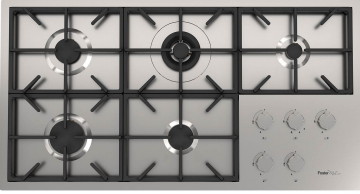

## Strengthening plate

Foster's mixer taps are equipped with the strengthening plate that offers perfect stability on any sink.

---

## Double jet (flow and rain)

Several models are equipped with a switch to easily change the flow from continuous to shower.

---

## RECOMMENDED PAIRINGS

Milano Cooktop 5 burners - 7638  
900

Sink Leonardo 33" x 20" – U/M -  
1014 660