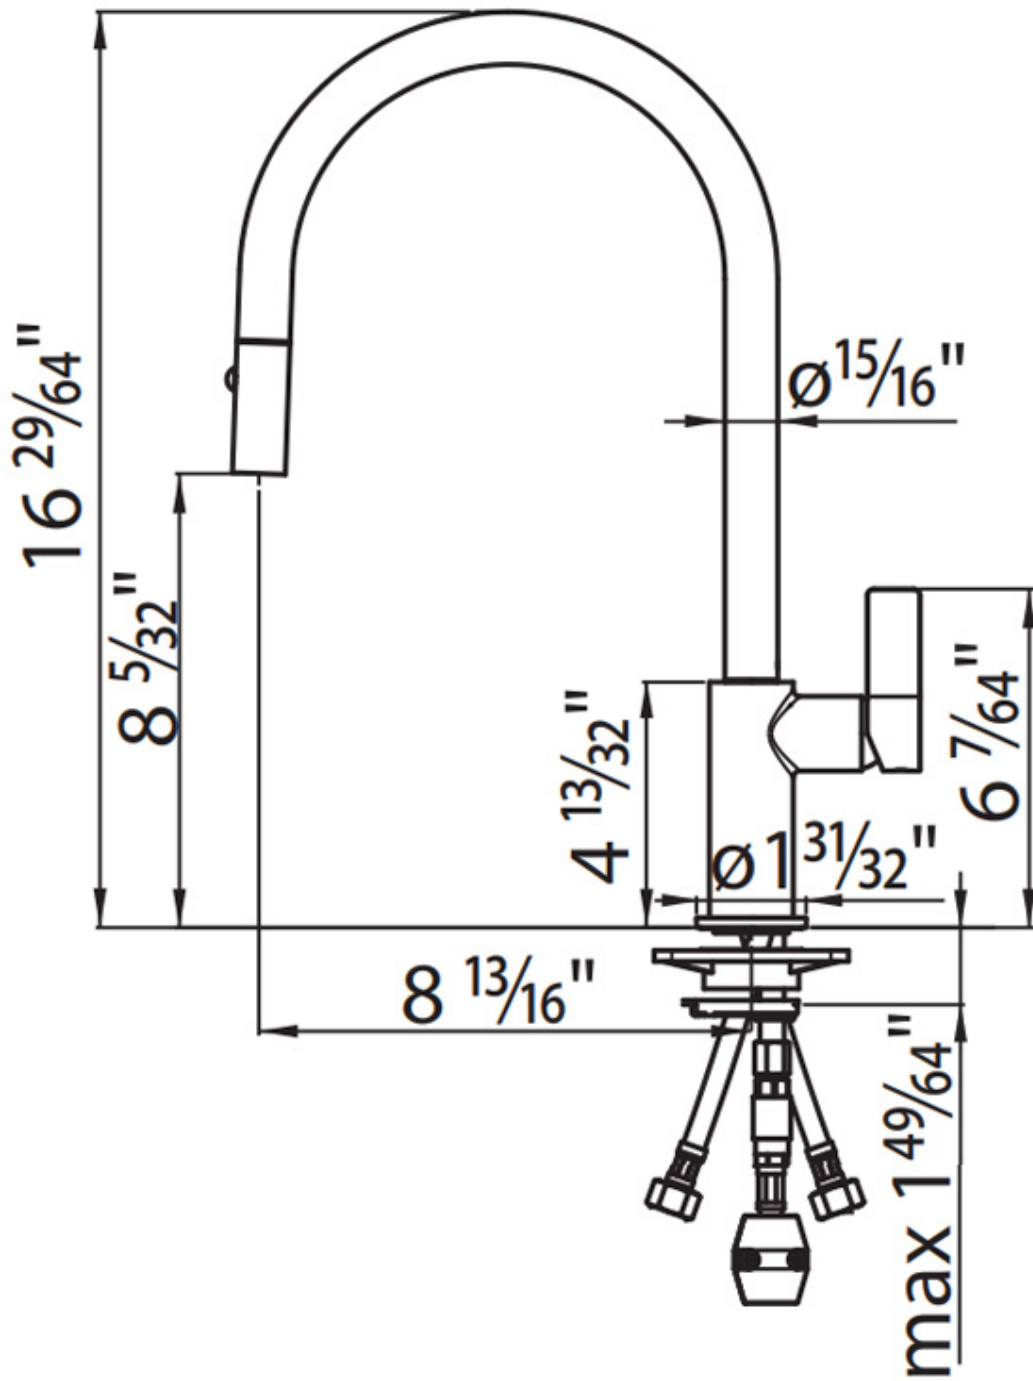

## Rotating angle

All the taps have a wide angle of rotation. Some models even permit a full 360° rotation.

---

## Strengthening plate

Foster's mixer taps are equipped with the strengthening plate that offers perfect stability on any sink.

---

## RECOMMENDED PAIRINGS

Milano Cooktop 5 burners - 7638  
900

Sink Leonardo 33" x 20" – U/M -  
1014 660