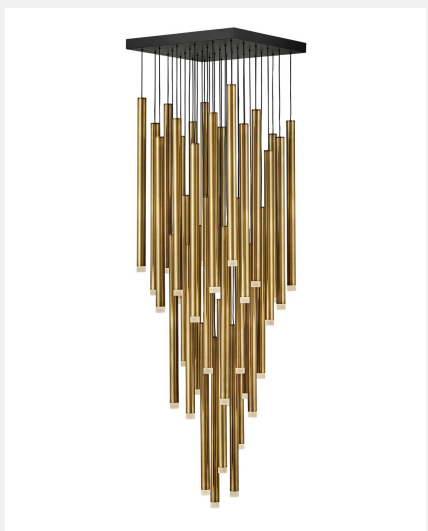

Large Pendant FR49908HBR

ITEM NUMBER	FR49908HBR
BRAND	Fredrick Ramond
MATERIAL	Steel
HEIGHT	65.5"
WIDTH	18.0"
LED COLOR TEMP	3000.0000
VOLTAGE	120v
LED LUMENS	3650
WATTAGE	36-1w LED *Included
TITLE	TWENTYFOUR DEC
CERTIFICATION	C-US Dry Rated

FEATURES AND BENEFITS

- Fixture weighs over 50lbs. Must be supported independently of the outlet box unless the outlet box is UL listed for the appropriate weight. Required hardware included.
- Suitable for use in dry (indoor) locations as defined by NEC and CEC. Meets United States UL Underwriters Laboratories & CSA Canadian Standards Association Product Safety Standards
- Meets California Energy Commission 2016 Title regulations
- For complete warranty information visit [\(hyperlink\)](#)
- 15 year finish warranty
- LED components carry a 5-year limited warranty
- Bold silhouette with dramatic details creates a modern statement
- Classic gleaming light brass finish

FINISH	Heritage Brass with Black accents
--------	-----------------------------------

AT HINKLEY, WE EMBRACE THE DESIGN PHILOSOPHY THAT YOU CAN MERGE TOGETHER THE LIGHTING, FURNITURE, ART, COLORS AND ACCESSORIES YOU LOVE INTO A BEAUTIFUL ENVIRONMENT THAT DEFINES YOUR OWN PERSONAL STYLE. WE HOPE YOU WILL BE INSPIRED BY OUR COMMITMENT TO KEEP YOUR 'LIFE AGLOW.'