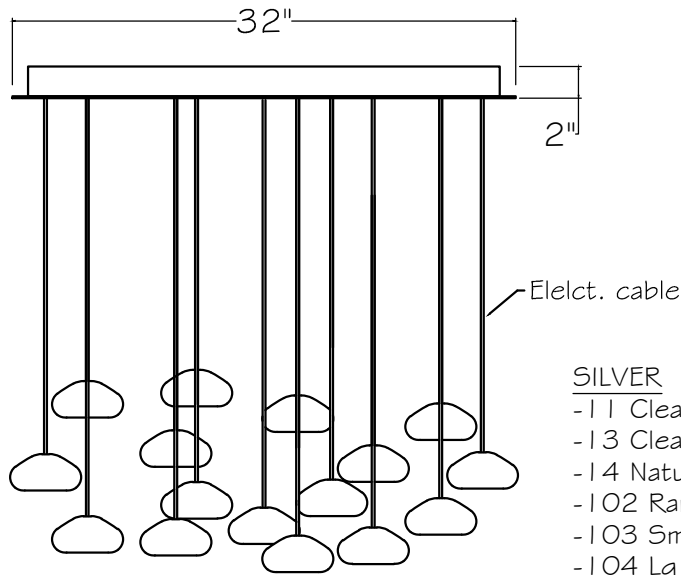

CUSTOMER REFERENCE DRAWING

FRONT VIEW

SILVER

- 11 Clear glass-Evening Cloud
- 13 Clear glass-quartz combination
- 14 Natural glass-quartz combination
- 102 Random Cluster
- 103 Sm Hailstones
- 104 Lg Hailstones
- 105 Sm + Lg Hailstones
- 106 Nebula
- 107 Clearwater
- 108 Glacial Fragments

BOTTOM VIEW

GOLD

- 21 Clear glass-Evening Cloud
- 23 Clear glass-quartz combination
- 24 Natural glass-quartz combination
- 202 Random cluster
- 203 Sm Hailstones
- 204 Lg Hailstones
- 205 Sm + Lg Hailstones
- 206 Nebula
- 207 Clearwater
- 208 Glacial Fragments

THUMBNAIL IMAGES OF STYLE OPTIONS:

5" X 2-3/4"  -11 & -21	4-3/4" X 3-3/4"  -13, -23, -17, -27	4-1/2" X 3-1/2"  -14, -24, -18, -28	4-1/2" X 3-1/2"  -15, -25, -19, -29	5" X 3-3/4"  -16, -26, -10, -20		
APPROX. Ø 4.75"  -103 -203	APPROX. Ø 5.75"  -104 -204	APPROX. Ø 5.5"  -102 -202	APPROX. 4.5"W X 3.5"H  -106 -206	APPROX. 6.5"W X 4.75"H  -107 -207	APPROX. 4.5" X 9.5"  -108 -208	