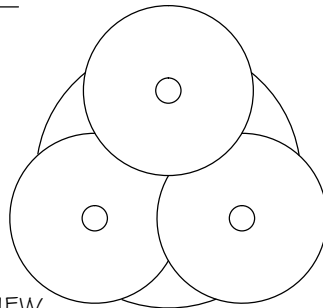

CUSTOMER REFERENCE DRAWING

FRONT VIEW

BOTTOM VIEW

SILVER

- 11 Clear glass-Evening Cloud
- 13 Clear glass-quartz combination
- 14 Natural glass-quartz combination
- 102 Random Cluster
- 103 Sm Hailstones
- 104 Lg Hailstones
- 105 Sm + Lg Hailstones
- 106 Nebula
- 107 Clearwater
- 108 Glacial Fragments

THUMBNAIL IMAGES OF STYLE OPTIONS:

5" X 2-3/4" -11 & -21	4-3/4" X 3-3/4" -13, -23, -17, -27	4-1/2" X 3-1/2" -14, -24, -18, -28	4-1/2" X 3-1/2" -15, -25, -19, -29	5" X 3-3/4" -16, -26, -10, -20		
APPROX. Ø 4.75" -103 -203	APPROX. Ø 5.75" -104 -204	APPROX. Ø 5.5" -102 -202	APPROX. 4.5"W X 3.5"H -106 -206	APPROX. 6.5"W X 4.75"H -107 -207	APPROX. 4.5" X 9.5" -108 -208	