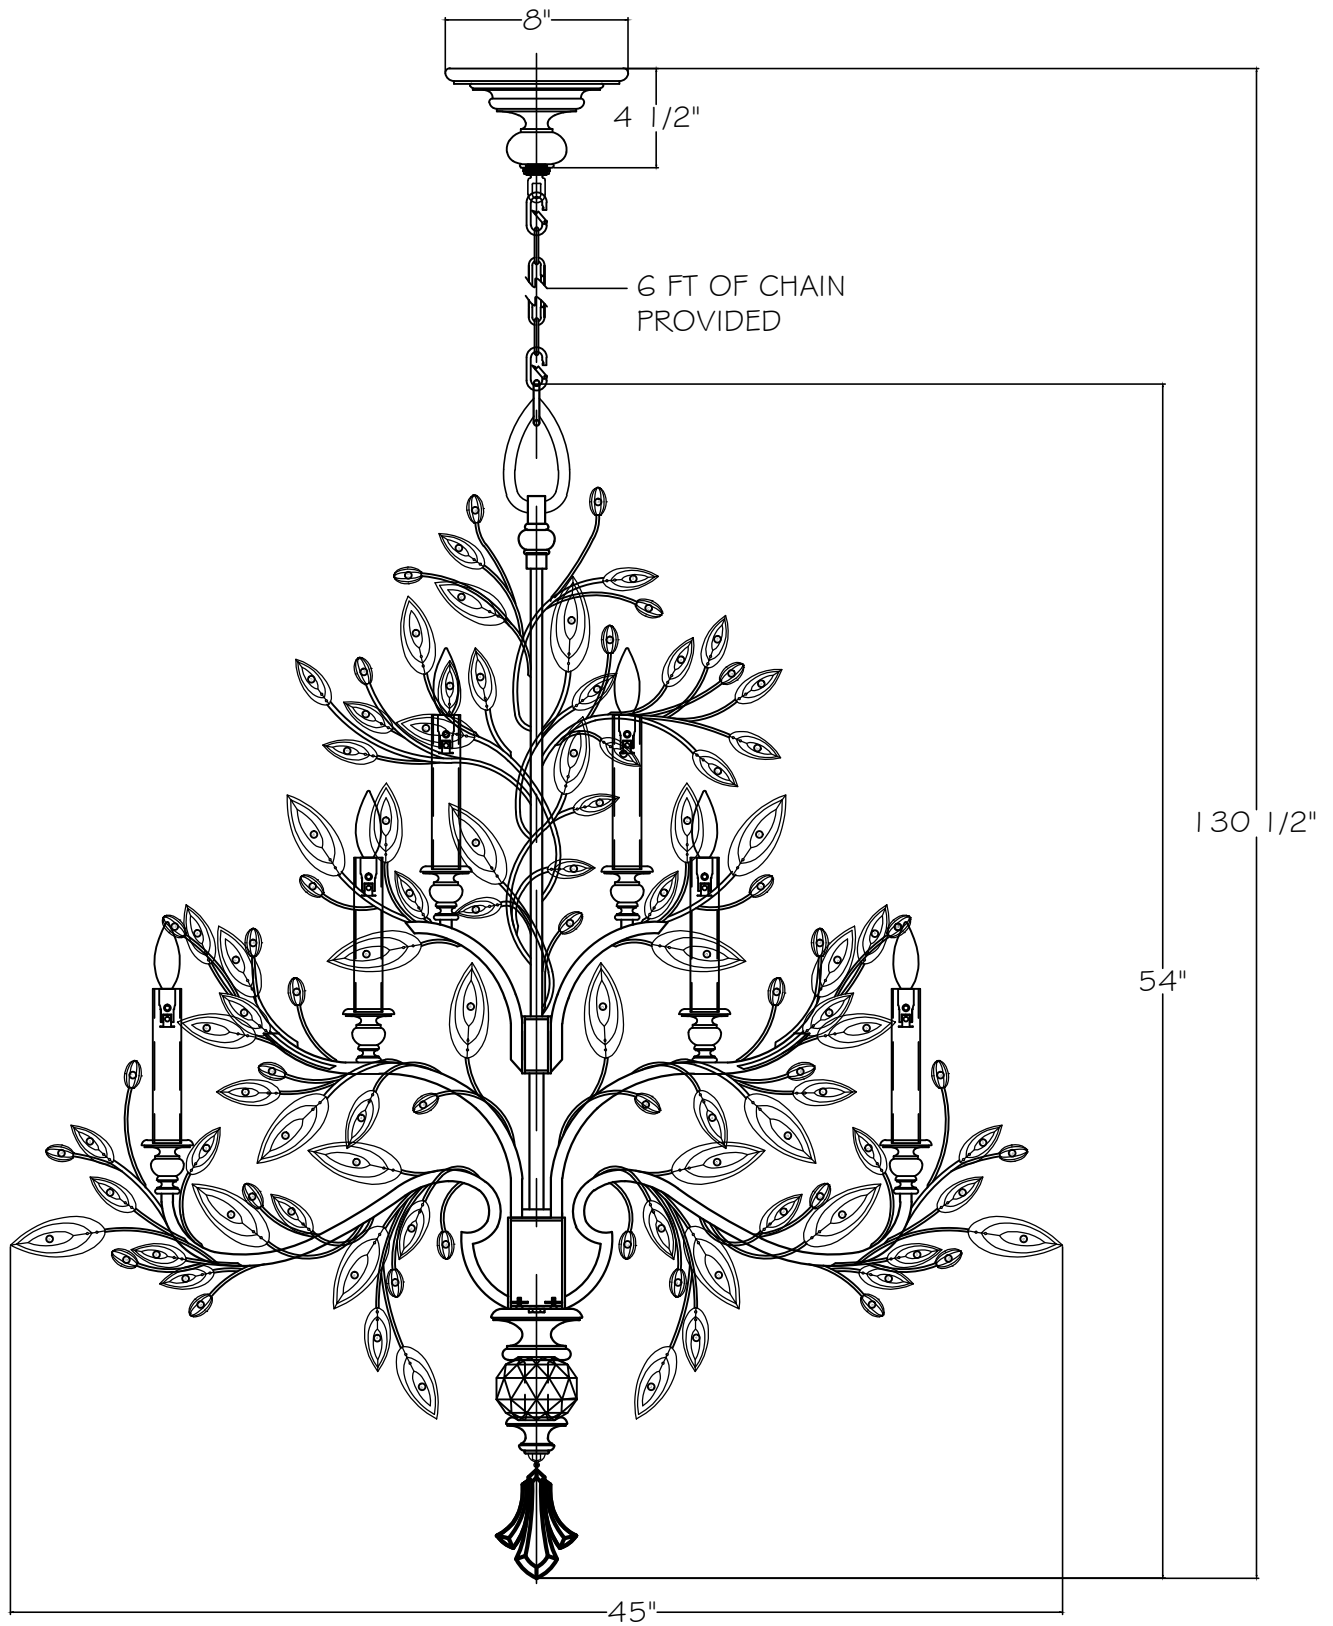

CUSTOMER REFERENCE DRAWING

STYLE CONFIGURATIONS:

-ST SILVER

773740 GOLD

-SF4 SILVER

-SF3 GOLD

This drawing, specifications and the product depicted are the exclusive property of Fine Art Handcrafted Lighting®. In compliance with US copyright and patent requirements, notice is hereby given that this document and the product depicted shall not be copied, altered or used in any manner without the expressed written consent of Fine Art Handcrafted Lighting®.