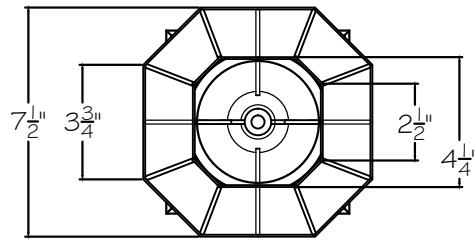

CUSTOMER REFERENCE DRAWING

THUMBNAIL IMAGES OF STYLE OPTIONS:

-1ST SILVER

TAPERED SHADE

775715 GOLD

TAPERED SHADE

-SF41 SILVER

WHITE SHADE