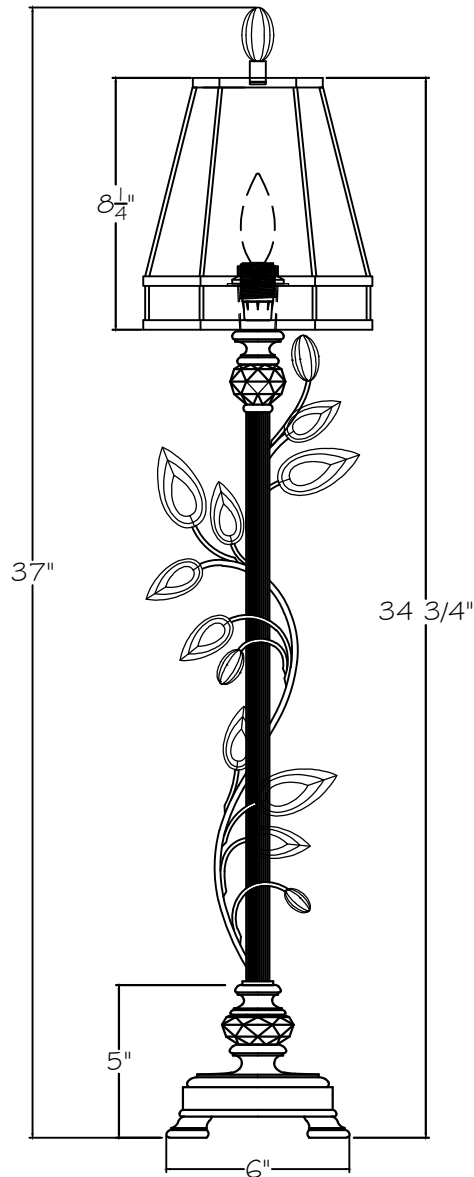

CUSTOMER REFERENCE DRAWING

THUMBNAIL IMAGES OF STYLE OPTIONS:

-1ST SILVER

TAPERED SHADE

775715 GOLD

TAPERED SHADE

-SF41 SILVER

WHITE SHADE

-SF42 SILVER

BLACK SHADE

-SF33 GOLD

BEIGE SHADE

-SF34 GOLD

BLACK SHADE

This drawing, specifications and the product depicted are the exclusive property of Fine Art Handcrafted Lighting®. In compliance with US copyright and patent requirements, notice is hereby given that this document and the product depicted shall not be copied, altered or used in any manner without the expressed written consent of Fine Art Handcrafted Lighting®.