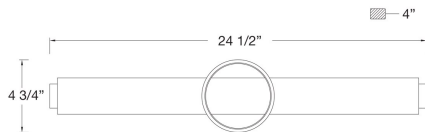

SANTORO, LG LED BATHBAR

PRODUCT DETAILS

No.	:	39317-018
Product Color	:	GOLD
Shade / Accent Colour	:	GOLD
Width	:	24.5"
Height	:	4.75"
Ext	:	4"
Weight	:	3.7lbs

LIGHT SOURCE DETAILS

Light Source Type	:	INTEGRATED LED
Input Voltage	:	120V
Bulb Voltage	:	DC 36V
Socket Type	:	LED
Total Wattage	:	27W
Total Lumen	:	1500lm
Kelvin	:	3000K
CRI	:	90
Dimmable	:	Yes

Options Available

ITEM NO.	FINISH	SHADE
39317-018	GOLD	GOLD
39317-025	CHROME	CHROME
39317-032	BLACK	BLACK

TECHNICAL DETAILS

Canopy / Backplate Height	:	1.25"
Canopy / Backplate Dia.	:	4.75"

PROJECT INFORMATION