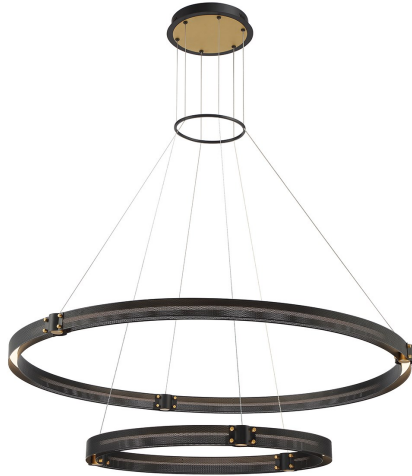

## ADMIRAL, 48" 2-TIER ROUND CHANDELIER

### PRODUCT DETAILS

No.	:	37385-019
Product Color	:	MATTE BLACK/GOLD
Product Material	:	METAL
Shade / Accent Material	:	METAL
Diameter	:	48.25"
Height	:	2"
Overall Height	:	183.75"

### Options Available

ITEM NO.	FINISH	SHADE
37385-019	MATTE BLACK/GOLD	

### TECHNICAL DETAILS

Hanging Support Type	:	WIRE
Hanging Support Length	:	180"
Canopy / Backplate Height	:	1.75"
Canopy / Backplate Dia.	:	11"
Location	:	DRY
Approval	:	
Title 24	:	Yes