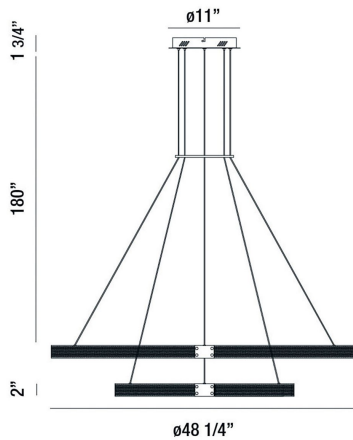

## ADMIRAL, 48" 2-TIER ROUND CHANDELIER

### PRODUCT DETAILS

No.	:	37385-019
Product Color	:	MATTE BLACK/GOLD
Product Material	:	METAL
Shade / Accent Material	:	METAL
Diameter	:	48.25"
Height	:	2"
Overall Height	:	183.75"

### TECHNICAL DETAILS

Hanging Support Type	:	WIRE
Hanging Support Length	:	180"
Canopy / Backplate Height	:	1.75"
Canopy / Backplate Dia.	:	11"
Location	:	DRY
Approval	:	
Title 24	:	Yes