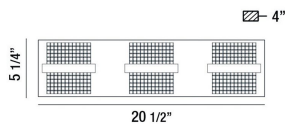

TECHNICAL DETAILS

Approval	:	
Title 24	:	Yes

PROJECT INFORMATION

Job Name: Date: Type:

Comments: