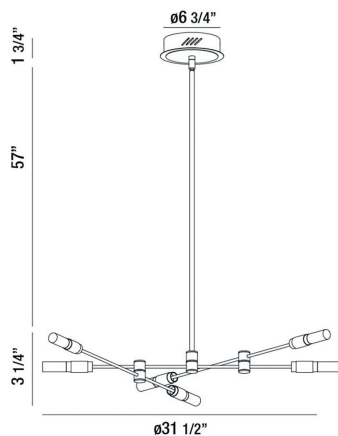

ALBANY, 32" CHANDELIER/SEMI-FLUSHMOUNT

PRODUCT DETAILS

No.	:	37050-016
Product Color	:	DEEP BLACK/BRASS
Product Material	:	METAL
Shade / Accent Material	:	ACRYLIC
Diameter	:	31.5"
Height	:	3.25"
Overall Height	:	62"
Weight	:	6.6lbs

LIGHT SOURCE DETAILS

Light Source Type	:	INTEGRATED LED
Input Voltage	:	120V
Bulb Voltage	:	120V
Socket Type	:	LED
Total Wattage	:	15W
Total Lumen	:	800lm
Kelvin	:	3000K
CRI	:	90
Dimmable	:	Yes

Options Available

ITEM NO.	FINISH	SHADE
37050-016	DEEP BLACK/BRASS	

TECHNICAL DETAILS

Hanging Support Type	:	ROD
Hanging Support Length	:	57"
Rods Included	:	3"+6"+12"+18"+18"
Canopy / Backplate Height	:	1.75"
Canopy / Backplate Dia.	:	6.75"
Location	:	DRY
Approval	:	
Title 24	:	Yes