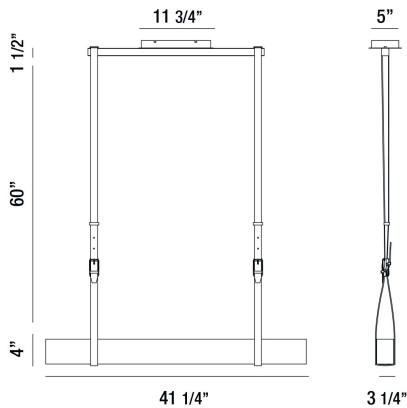

HARBOURVIEW, 41" LINEAR CHANDELIER

PRODUCT DETAILS

No.	:	35942-016
Product Color	:	ANTIQUE SILVER
Product Material	:	METAL
Length	:	41.25"
Width	:	3.25"
Height	:	4"
Overall Height	:	65.5"
Weight	:	14.4lbs

TECHNICAL DETAILS

Hanging Support Type	:	LEATHER
Hanging Support Length	:	60"
Canopy / Backplate Length	:	11.75"
Canopy / Backplate Height	:	1.5"
Canopy / Backplate Width	:	5"
Location	:	DRY
Approval	:	