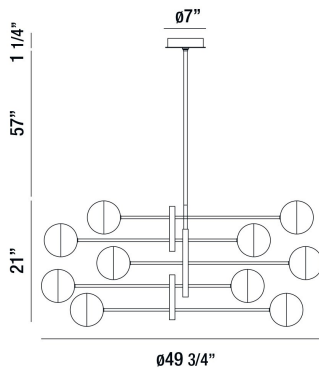

FAIRMOUNT, 50" ROUND CHANDELIER

Options Available

ITEM NO.	FINISH	SHADE
35920-014	CHROME	OPAL WHITE
35920-021	MATTE BLACK	OPAL WHITE

PRODUCT DETAILS

No.	:	35920-014
Product Color	:	CHROME
Product Material	:	METAL
Shade / Accent Colour	:	OPAL WHITE
Shade / Accent Material	:	GLASS
Diameter	:	49.75"
Height	:	21"
Overall Height	:	79.25"
Weight	:	30lbs

LIGHT SOURCE DETAILS

Number of Bulbs	:	10
Light Source	:	LED
Light Source Type	:	G9
Input Voltage	:	120V
Bulb Voltage	:	120V
Socket Type	:	LED
Wattage	:	5W
Total Wattage	:	50W
Total Lumen	:	2500lm
Kelvin	:	4000K
CRI	:	80+
Bulb Included	:	Yes
Dimmable	:	Yes

TECHNICAL DETAILS

Hanging Support Type	:	ROD
Hanging Support Length	:	57"
Rods Included	:	3"+6"+12"+18"+18"
Canopy / Backplate Height	:	1.25"
Canopy / Backplate Dia.	:	7"
Location	:	DRY
Approval	:	
Title 24	:	Yes