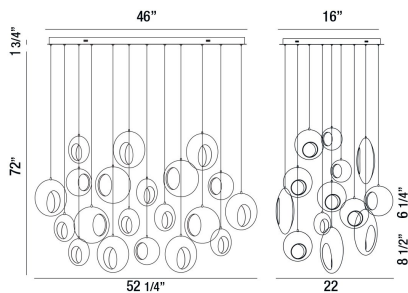

ARLINGTON, 52" OVAL CHANDELIER

PRODUCT DETAILS

No.	:	35912-019
Product Color	:	BLACKENED CHROME
Product Material	:	METAL
Shade / Accent Colour	:	BLACKENED CHROME/GOLD
Shade / Accent Material	:	METAL ORBS
Length	:	52.25"
Width	:	22"
Height	:	8.5"
Overall Height	:	82.25"
Weight	:	40.5lbs

LIGHT SOURCE DETAILS

Light Source Type	:	INTEGRATED LED
Input Voltage	:	120V
Bulb Voltage	:	12V
Total Wattage	:	60W
Total Lumen	:	3200lm
Kelvin	:	3000K
CRI	:	80+
Dimmable	:	Yes

Options Available

ITEM NO.	FINISH	SHADE
35912-019	BLACKENED CHROME	BLACKENED CHROME/GOLD

TECHNICAL DETAILS

Hanging Support Type	:	WIRE
Hanging Support Length	:	72"
Canopy / Backplate Length	:	46"
Canopy / Backplate Height	:	1.75"
Canopy / Backplate Width	:	16"
Location	:	DRY
Approval	:	

PROJECT INFORMATION