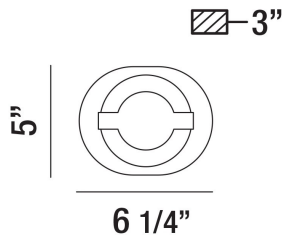

BALEWOOD, WALL MOUNT

PRODUCT DETAILS

No.	:	35663-010
Product Color	:	CHROME
Product Material	:	METAL
Shade / Accent Colour	:	FROSTED
Shade / Accent Material	:	ACRYLIC
Width	:	6.25"
Height	:	5"
Ext	:	3"
Weight	:	1.5lbs

LIGHT SOURCE DETAILS

Light Source Type	:	INTEGRATED LED
Input Voltage	:	120V
Bulb Voltage	:	120V
Total Wattage	:	7W
Total Lumen	:	560lm
Kelvin	:	3000K
CRI	:	90+
Dimmable	:	Yes

Options Available

ITEM NO.	FINISH	SHADE
35663-010	CHROME	FROSTED

TECHNICAL DETAILS

Canopy / Backplate Length	:	4.5"
Canopy / Backplate Height	:	1.25"
Canopy / Backplate Width	:	4.5"
Mounting	:	Up or Down
Location	:	DAMP
Approval	:	

PROJECT INFORMATION

 Job Name: Date: Type: