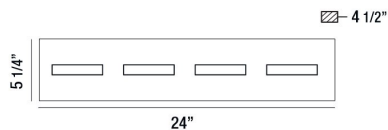

OLSON, 4 LIGHT LED BATHBAR

PRODUCT DETAILS

No.	:	28021-024
Product Color	:	BLACK
Product Material	:	METAL
Shade / Accent Colour	:	FROSTED
Shade / Accent Material	:	ACRYLIC
Width	:	24"
Height	:	5.25"
Ext	:	4.5"
Weight	:	5.6lbs

ITEM NO.	FINISH	SHADE
28021-018	CHROME	FROSTED
28021-024	BLACK	FROSTED

TECHNICAL DETAILS

Light Direction	:	Up or Down
Canopy / Backplate Length	:	23.4"
Canopy / Backplate Height	:	1.1"
Canopy / Backplate Width	:	4.5"
Adjustable Lamp Head	:	No
Location	:	DAMP
Approval	:	
Title 24	:	Yes