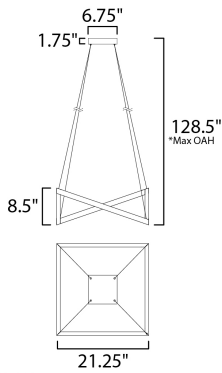

PRODUCT DESCRIPTION

Channels of Black are fused in an erratic fashion concealing a LED light source that emits a soft and even illumination to the surface below. Light intensity is adjustable down to 10% to allow for multiple room scene settings.

*max overall height

MEASUREMENTS

DIMENSION : 21.25" L x 21.25" W x 8.5" H
 MAX OAH : 128.5" OAH
 CANOPY : 6.75" W x 1.75" H x 6.75" L
 HANGING WEIGHT : 15.87 lb

LAMPING

INPUT VOLTAGE : 120V
 LUMENS : 2,500 Rated (1,600 Del.)
 BULB : 1 x 36W LED PCB Integrated , 36W Total
 BULB INCLUDED : (Integrated)
 DIMMABLE : Triac CL
 CRI : 80+ CRI
 COLOR_TEMP : 3000K