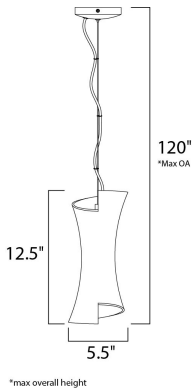

**PRODUCT DESCRIPTION**

Like a translucent sheath delicately draped around the most graceful form, Conico offers a delicate Opal White panel of glass floating over a slender Satin Nickel metal rod like a sophisticated designer dress on the red carpet. A study in simplicity, the hour glass shape and understated light speak of classic sophistication and impeccable taste.

**MEASUREMENTS**

DIMENSION : 5.5" W x 12.5" H  
 MAX OAH : 120" OAH  
 HANGING WEIGHT : 2.64 lb

**LAMPING**

INPUT VOLTAGE : 120V  
 LUMENS : 672 Rated  
 BULB : 1 x 60W Incandescent E12 Candelabra , 60W Total  
 BULB INCLUDED : (Not Included)  
 DIMMABLE : Yes  
 COLOR\_TEMP : 2700K