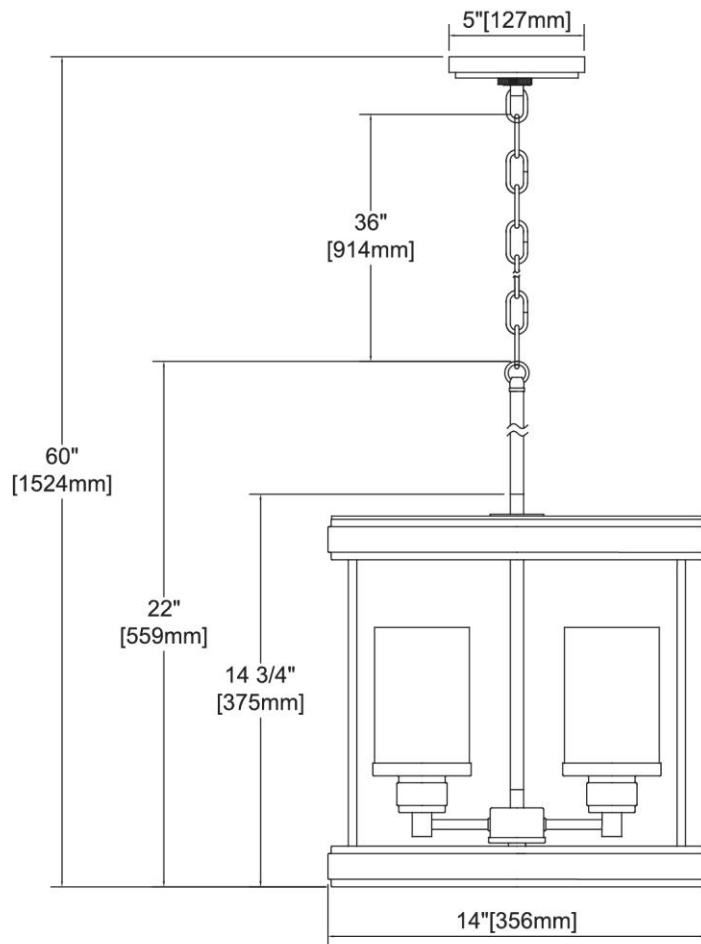


	ITEM #:	89156/3
	UPC	748119140858
	Description	Beaufort 3-Light Pendant in Anvil Iron and Distressed Antique Graywood with Seedy Glass
	Finish	Anvil Iron, Distressed Antique Graywood
	Materials	Glass, Steel
	Brand	ELK Lighting
	Collection	Beaufort
	Category	Indoor Lighting
	Type	Pendant

ITEM DIMENSIONS				RATINGS & SPECIFICATIONS				
Width	14 inches			Safety Rating	UL		Certification	Dry locations
Depth	14 inches			ADA Compliant	N/A		Voltage	120 volts
Height	15 inches			BULBS / SOCKETS				
Weight	11 pounds			Quantity	3	Wattage	60 watts	
ADDITIONAL DIMENSIONS				Included	No	Type	A19 (E26 Medium Base)	
Backplate / Canopy	5 diameter			Other	N/A			
HCWO	N/A			CHAIN / CORD INFORMATION				
Min. Extension	N/A			Chain	36 inches	Cord	72 inches - Black	
Max. Extension	N/A			SHADE / GLASS DETAILS				
OVERALL HEIGHT				Shade/Glass Description	Seedy Glass			
Min.	25 inches	Max.	60 inches					
EXTENSION ROD(S)				Width	3.5 inches		Height	6 inches
Rods: 1-12				Width at Top	N/A		Width at Bottom	N/A