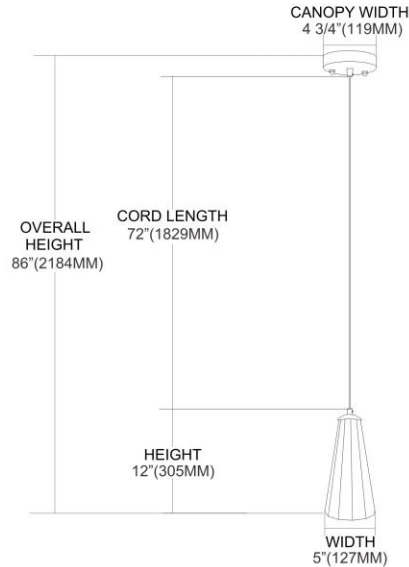


	ITEM #:	70000-1IR
	UPC	830335009108
	Description	Lumino 1-Light Mini Pendant in Matte Black with Inferno Red Shade
	Finish	Inferno Red, Matte Black
	Materials	Glass, Metal
	Brand	ELK Lighting
	Collection	Lumino
	Category	Indoor Lighting
	Type	Mini Pendant

ITEM DIMENSIONS				RATINGS & SPECIFICATIONS				
Width	5 inches			Safety Rating	N/A		Certification	N/A
Depth	5 inches			ADA Compliant	N/A		Voltage	N/A
Height	12 inches			BULBS / SOCKETS				
Weight	2 pounds			Quantity	1	Wattage	75 watts	
ADDITIONAL DIMENSIONS				Included	No		Type	A19 (E26 Medium Base)
Backplate / Canopy	5x5			Other	N/A			
HCWO	N/A			CHAIN / CORD INFORMATION				
Min. Extension	N/A			Chain	N/A		Cord	N/A
Max. Extension	N/A			SHADE / GLASS DETAILS				
OVERALL HEIGHT				Shade/Glass Description	Inferno Red Shade			
Min.	N/A		Max.	N/A				
EXTENSION ROD(S)				Width	5 inches		Height	N/A
N/A				Width at Top	N/A		Width at Bottom	N/A