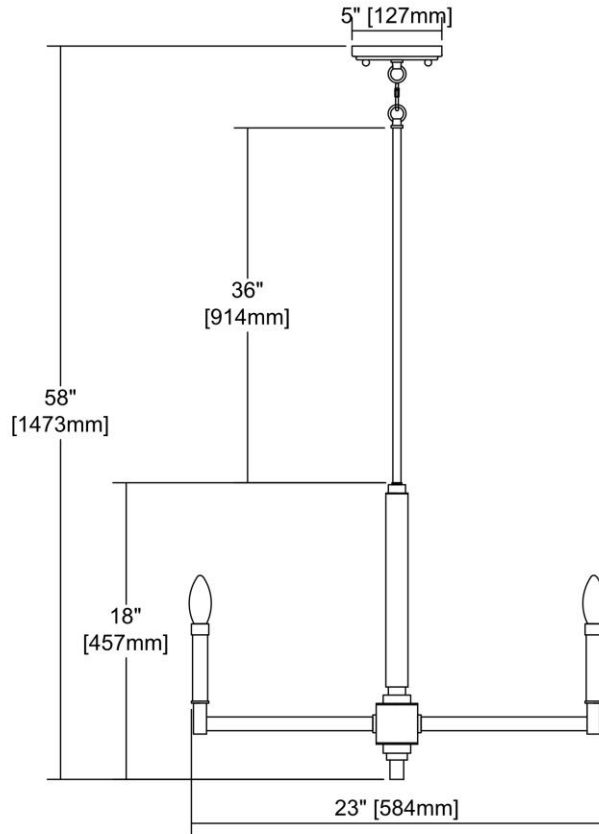


	ITEM #:	67757/6
	UPC	748119112886
	Description	Mandeville 6-Light Chandelier in Oil Rubbed Bronze and Satin Brass
	Finish	Oil Rubbed Bronze, Satin Brass
	Materials	Metal
	Brand	ELK Lighting
	Collection	Mandeville
	Category	Indoor Lighting
	Type	Chandelier

ITEM DIMENSIONS				RATINGS & SPECIFICATIONS				
Width	23 inches			Safety Rating	UL		Certification	N/A
Depth	23 inches			ADA Compliant	N/A		Voltage	N/A
Height	18 inches			BULBS / SOCKETS				
Weight	7 pounds			Quantity	6		Wattage	60 watts
ADDITIONAL DIMENSIONS				Included	No		Type	B11 (E12 Candelabra Base)
Backplate / Canopy	5x5			Other	N/A			
HCWO	N/A			CHAIN / CORD INFORMATION				
Min. Extension	N/A			Chain	N/A		Cord	N/A
Max. Extension	N/A			SHADE / GLASS DETAILS				
OVERALL HEIGHT				Shade/Glass Description	No Shade/Glass			
Min.	N/A		Max.	N/A				
EXTENSION ROD(S)				Width	N/A		Height	N/A
Rods: 1-6, 1-12, 1-18				Width at Top	N/A		Width at Bottom	N/A