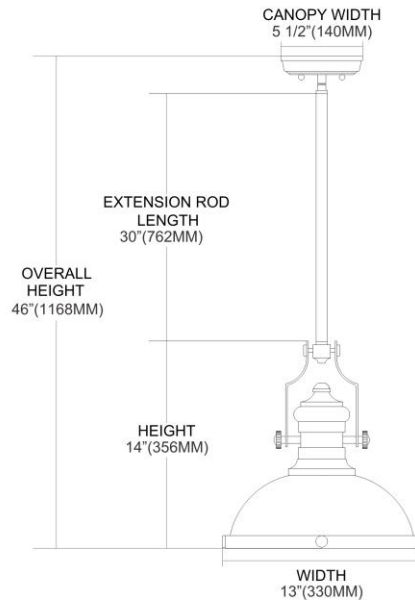

<b>ITEM #:</b>	67743-1
<b>UPC</b>	748119088532
<b>Description</b>	Chadwick 1-Light Pendant in Copper with Seedy Glass
<b>Finish</b>	Copper
<b>Materials</b>	Glass, Steel
<b>Brand</b>	ELK Lighting
<b>Collection</b>	Chadwick
<b>Category</b>	Indoor Lighting
<b>Type</b>	Pendant

ITEM DIMENSIONS				RATINGS & SPECIFICATIONS				
<b>Width</b>	13 inches			<b>Safety Rating</b>	UL		<b>Certification</b>	N/A
<b>Depth</b>	13 inches			<b>ADA Compliant</b>	N/A		<b>Voltage</b>	N/A
<b>Height</b>	14 inches			<b>BULBS / SOCKETS</b>				
<b>Weight</b>	5 pounds			<b>Quantity</b>	1		<b>Wattage</b>	100 watts
ADDITIONAL DIMENSIONS				<b>Included</b>	No		<b>Type</b>	A19 (E26 Medium Base)
<b>Backplate / Canopy</b>	6x6			<b>Other</b>	N/A			
<b>HCWO</b>	N/A			CHAIN / CORD INFORMATION				
<b>Min. Extension</b>	N/A			<b>Chain</b>	N/A		<b>Cord</b>	N/A
<b>Max. Extension</b>	N/A			SHADE / GLASS DETAILS				
OVERALL HEIGHT				<b>Shade/Glass Description</b>	Seedy Glass			
<b>Min.</b>	N/A		<b>Max.</b>	N/A				
EXTENSION ROD(S)				<b>Width</b>	N/A		<b>Height</b>	N/A
Rods: 1-6, 2-12				<b>Width at Top</b>	N/A		<b>Width at Bottom</b>	N/A