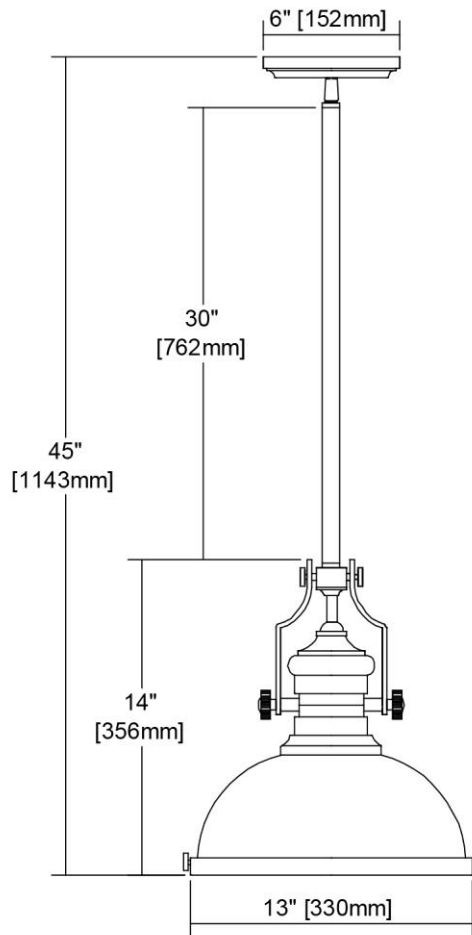


	ITEM #:	66614-1
	UPC	748119135410
	Description	Chadwick 1-Light Pendant in Oil Rubbed Bronze with Metal and Frosted Glass
	Finish	Oil Rubbed Bronze, Satin Brass
	Materials	Glass, Steel
	Brand	ELK Lighting
	Collection	Chadwick
	Category	Indoor Lighting
	Type	Pendant

ITEM DIMENSIONS				RATINGS & SPECIFICATIONS				
Width	13 inches			Safety Rating	UL		Certification	Dry locations
Depth	13 inches			ADA Compliant	N/A		Voltage	120
Height	14 inches			BULBS / SOCKETS				
Weight	5 pounds			Quantity	1	Wattage	100 watts	
ADDITIONAL DIMENSIONS				Included	No		Type	A19 (E26 Medium Base)
Backplate / Canopy	6 diameter			Other	N/A			
HCWO	N/A			CHAIN / CORD INFORMATION				
Min. Extension	N/A			Chain	N/A		Cord	84 inches - Black
Max. Extension	N/A			SHADE / GLASS DETAILS				
OVERALL HEIGHT				Shade/Glass Description	Metal with frosted glass			
Min.	22 inches	Max.	46 inches					
EXTENSION ROD(S)				Width	13 inches		Height	5 inches
Rods: 1-6, 2-12				Width at Top	N/A		Width at Bottom	N/A