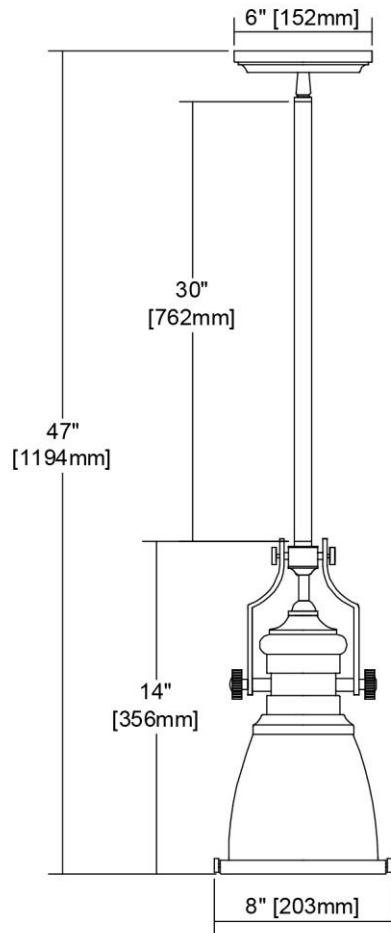


	ITEM #:	66579-1
	UPC	748119135403
	Description	Chadwick 1-Light Mini Pendant in Oil Rubbed Bronze with Metal and Frosted Glass
	Finish	Oil Rubbed Bronze, Satin Brass
	Materials	Glass, Steel
	Brand	ELK Lighting
	Collection	Chadwick
	Category	Indoor Lighting
	Type	Mini Pendant

ITEM DIMENSIONS				RATINGS & SPECIFICATIONS				
Width	8 inches			Safety Rating	UL		Certification	Dry locations
Depth	8 inches			ADA Compliant	N/A		Voltage	120
Height	14 inches			BULBS / SOCKETS				
Weight	5 pounds			Quantity	1	Wattage	100 watts	
ADDITIONAL DIMENSIONS				Included	No		Type	A19 (E26 Medium Base)
Backplate / Canopy	6 diameter			Other	N/A			
HCWO	N/A			CHAIN / CORD INFORMATION				
Min. Extension	N/A			Chain	N/A		Cord	84 inches - Black
Max. Extension	N/A			SHADE / GLASS DETAILS				
OVERALL HEIGHT				Shade/Glass Description	Metal with frosted glass			
Min.	22 inches	Max.	47 inches					
EXTENSION ROD(S)				Width	8 inches		Height	6 inches
Rods: 1-6, 2-12				Width at Top	N/A		Width at Bottom	N/A