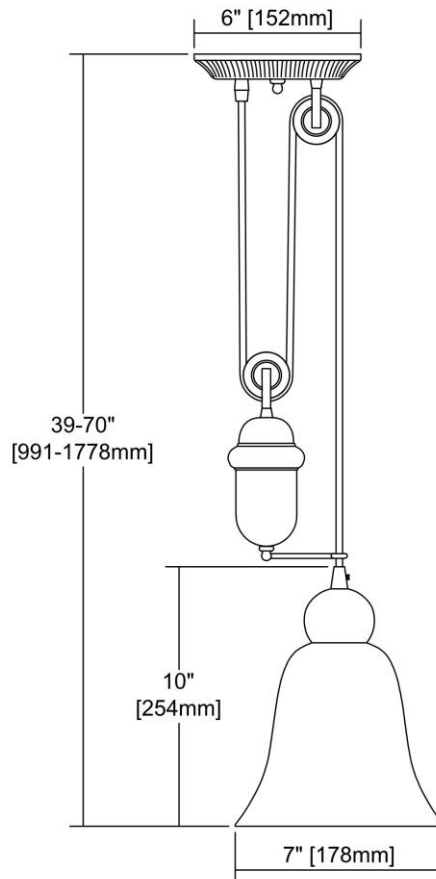

		ITEM #:	65090-1		
		UPC	830335014744		
		Description	Farmhouse 1-Light Adjustable Pendant in Oiled Bronze with White Glass		
		Finish	Oiled Bronze		
		Materials	Glass, Metal		
		Brand	ELK Lighting		
		Collection	Farmhouse		
		Category	Indoor Lighting		
		Type	Mini Pendant		
ITEM DIMENSIONS		RATINGS & SPECIFICATIONS			
Width	7 inches	Safety Rating	N/A	Certification	N/A
Depth	7 inches	ADA Compliant	N/A	Voltage	N/A
Height	70 inches	BULBS / SOCKETS			
Weight	5 pounds	Quantity	1	Wattage	100 watts
ADDITIONAL DIMENSIONS		Included	No	Type	A19 (E26 Medium Base)
Backplate / Canopy	5x5	Other	N/A		
HCWO	N/A	CHAIN / CORD INFORMATION			
Min. Extension	N/A	Chain	N/A	Cord	N/A
Max. Extension	N/A	SHADE / GLASS DETAILS			
OVERALL HEIGHT		Shade/Glass Description	White Glass		
Min.	N/A	Max.	N/A		
EXTENSION ROD(S)		Width	7 inches	Height	N/A
N/A		Width at Top	N/A	Width at Bottom	N/A