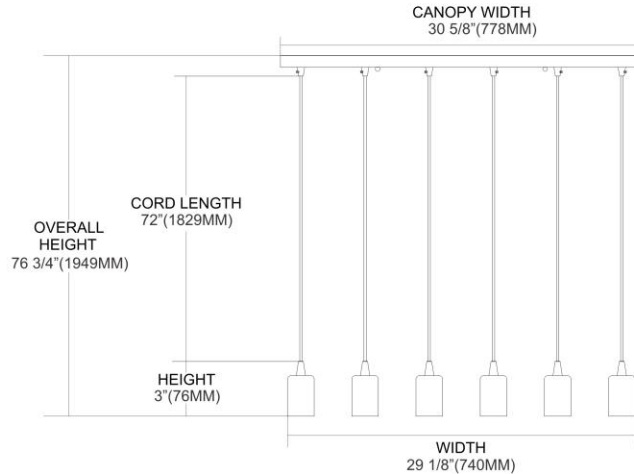

ITEM #:	60046-6RC
UPC	830335017196
Description	Menlow Park 6-Light Rectangular Pendant Fixture in Oiled Bronze
Finish	Oiled Bronze
Materials	Metal
Brand	ELK Lighting
Collection	Menlow Park
Category	Indoor Lighting
Type	Mini Pendant

ITEM DIMENSIONS				RATINGS & SPECIFICATIONS				
Width	9 inches			Safety Rating	N/A		Certification	N/A
Depth	30 inches			ADA Compliant	N/A		Voltage	N/A
Height	4 inches			BULBS / SOCKETS				
Weight	8 pounds			Quantity	6		Wattage	100 watts
ADDITIONAL DIMENSIONS				Included	No		Type	A19 (E26 Medium Base)
Backplate / Canopy	N/A			Other	N/A			
HCWO	N/A			CHAIN / CORD INFORMATION				
Min. Extension	N/A			Chain	N/A		Cord	N/A
Max. Extension	N/A			SHADE / GLASS DETAILS				
OVERALL HEIGHT				Shade/Glass Description	No Shade/Glass			
Min.	N/A		Max.	N/A				
EXTENSION ROD(S)				Width	N/A		Height	N/A
N/A				Width at Top	N/A		Width at Bottom	N/A